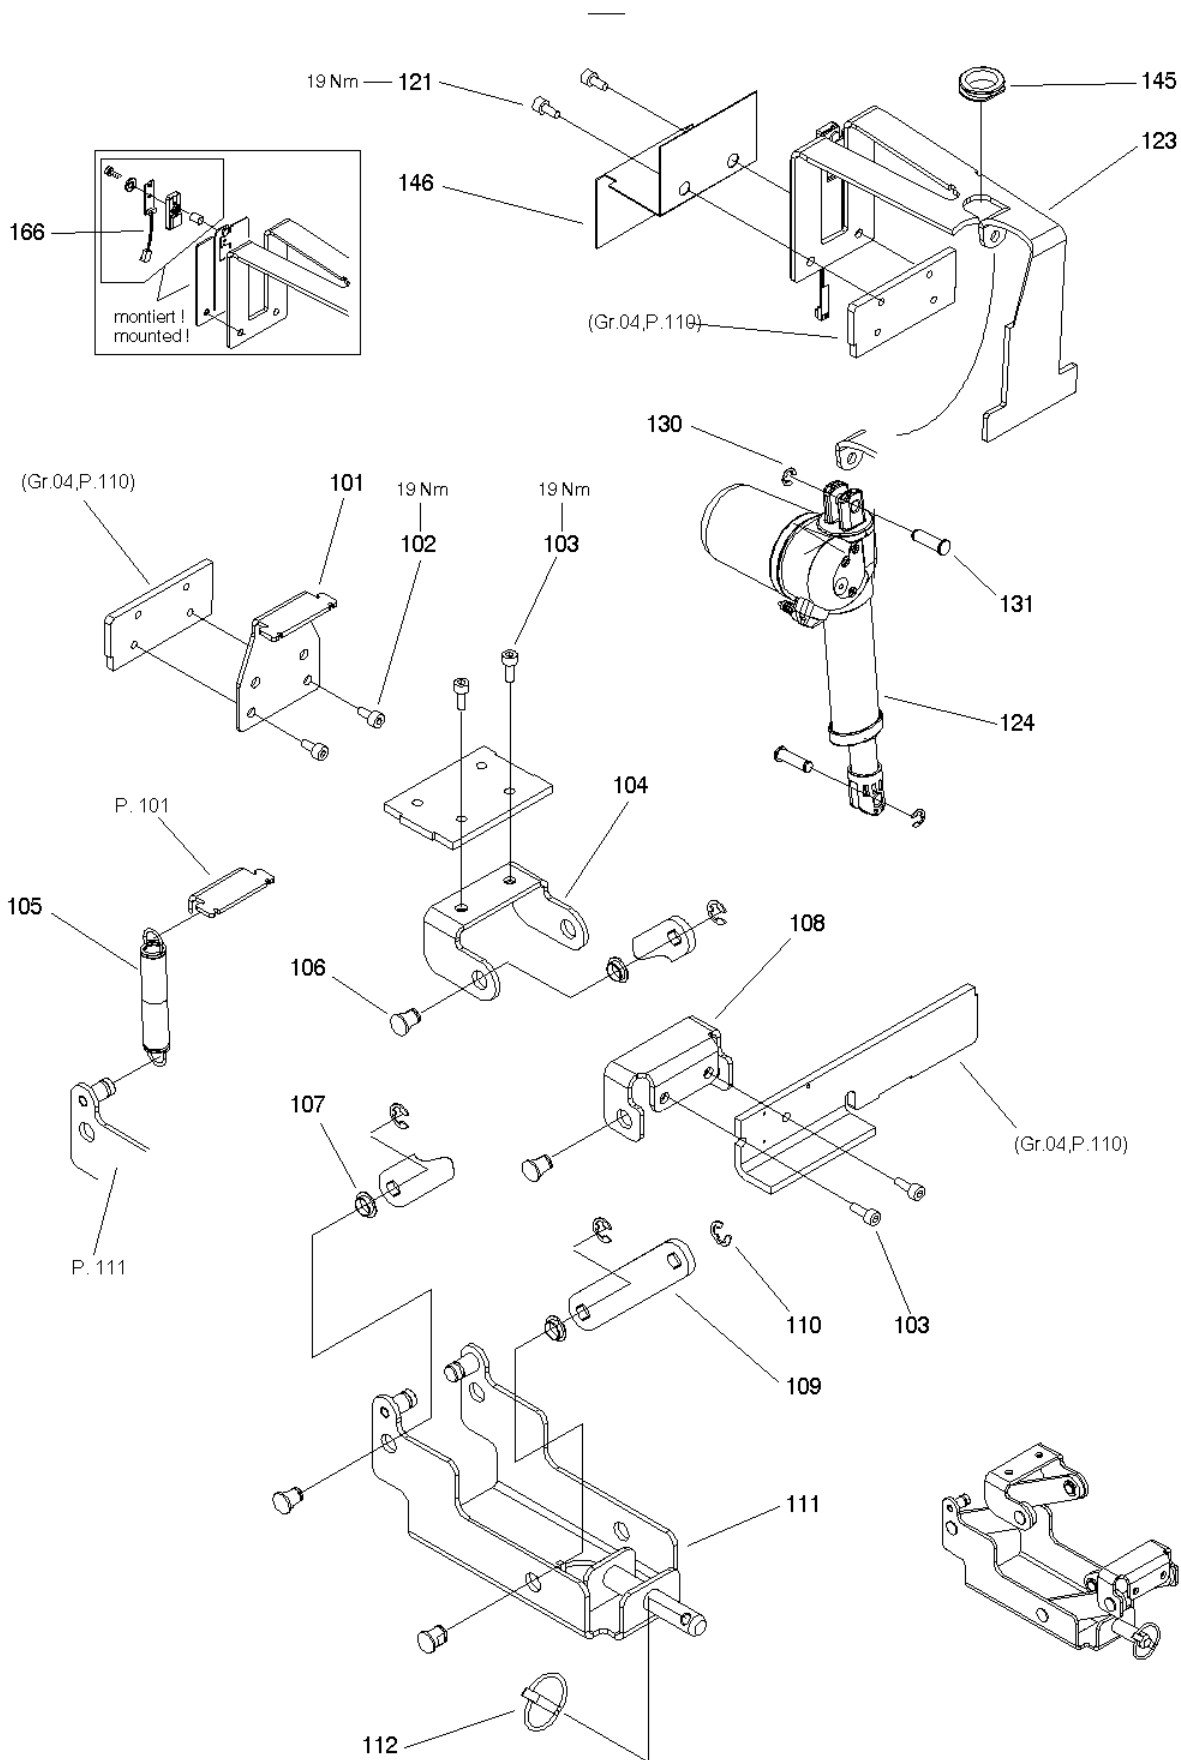

Tool lowering unit

swingo XPM-R /1

08