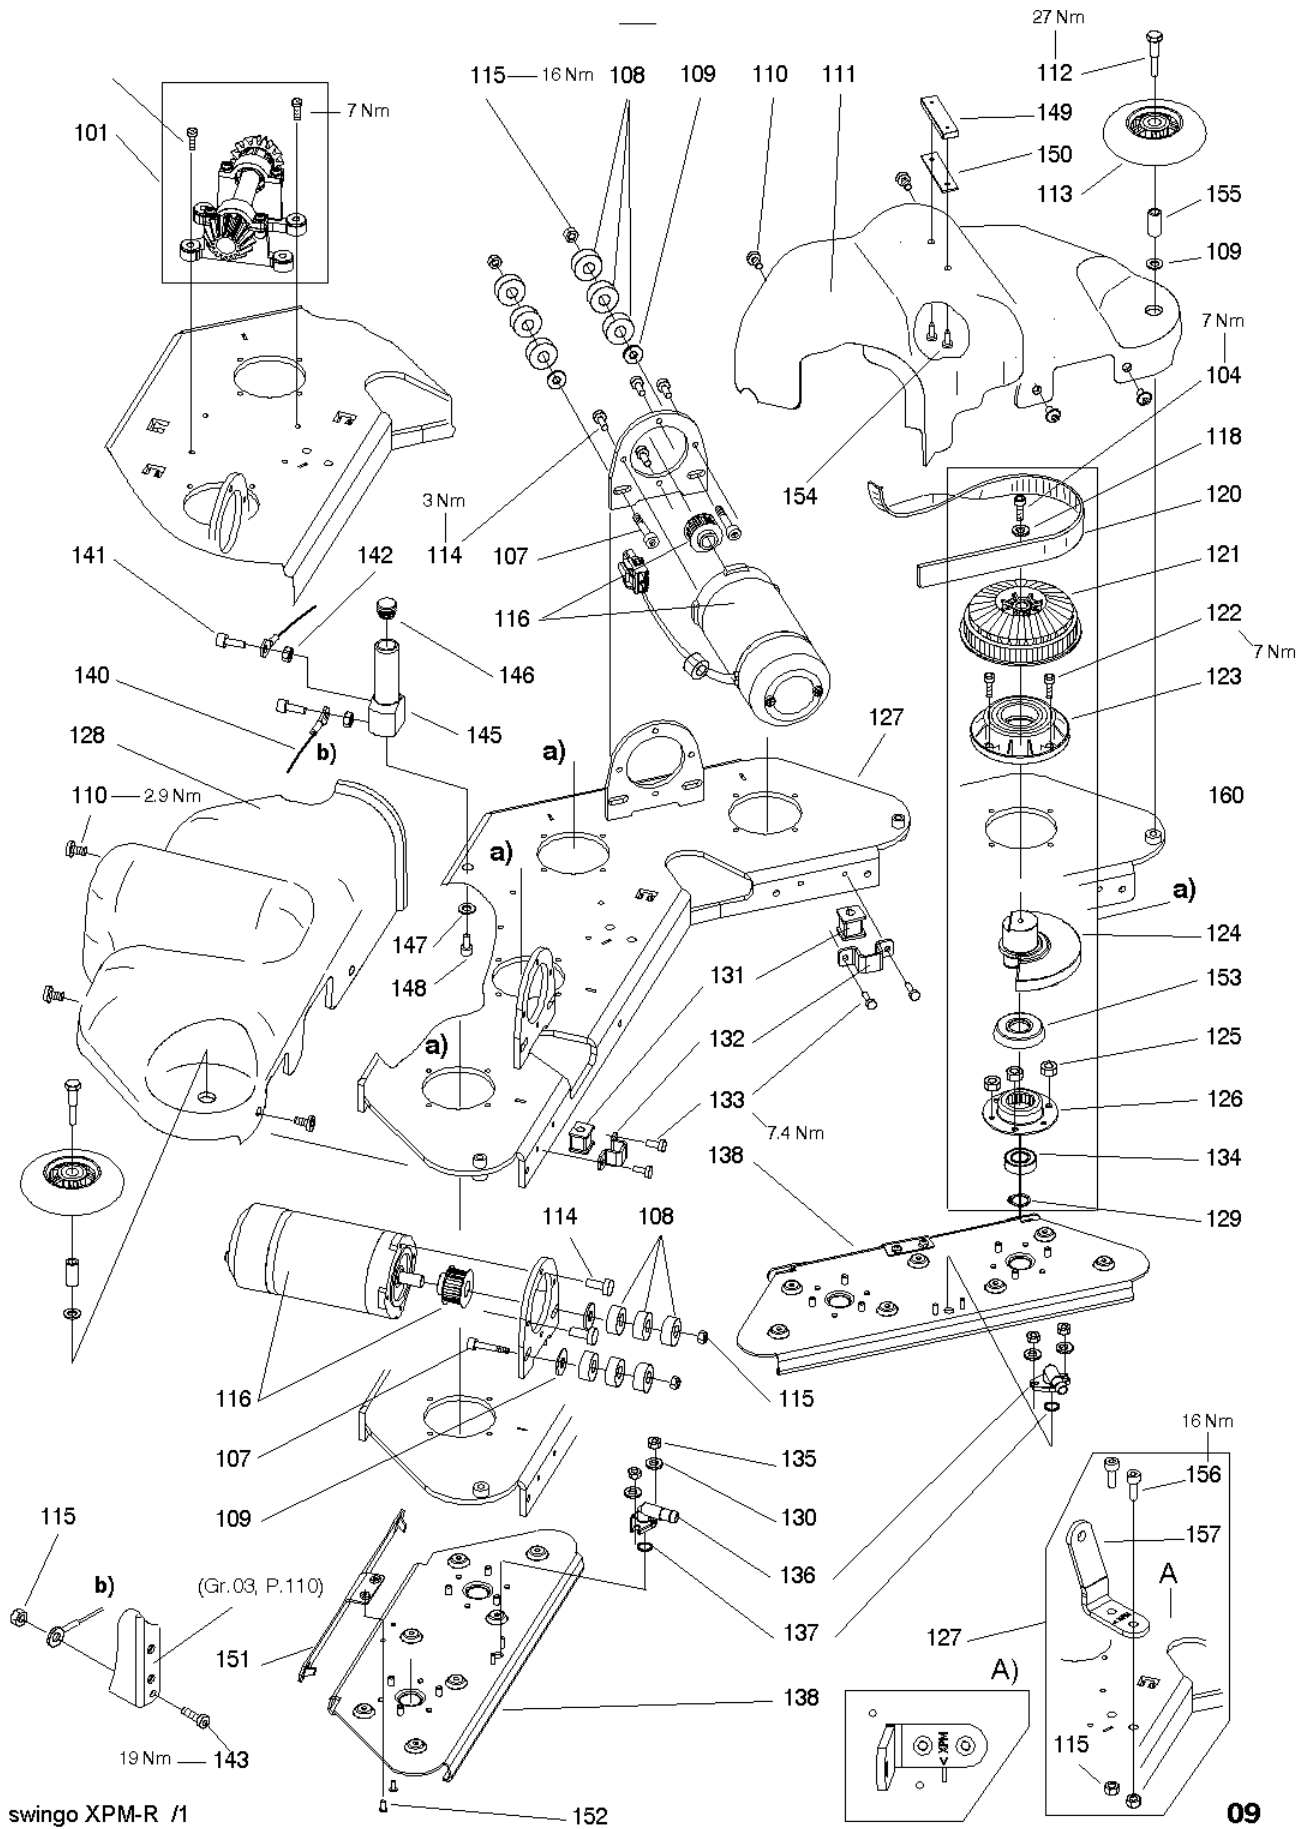

Base

Article no.	Description	Quantity	Unit	used for
4007450	Washer 5,3/20x1,5	1	PC	
4127025	Foot plate	1	PC	
4071260	Bumper profile 1-4	0,27	M	
4007670	Serrated lock washer 6,4	1	PC	
4007470	Washer 6,4/12x1,6	1	PC	
4007190	Hexagon nut M6	1	PC	
4007660	Serrated lock washer 5,1	1	PC	
4007460	Washer 5,3/10x1	1	PC	
4007180	Hexagon nut M5	1	PC	
4127108	Relay 24V	1	PC	
4012400	Quick nut 4,2	1	PC	
4071680	Screw for plastic KA50x12	1	PC	
4127927	Cover	1	PC	
4019430	Raised cheese hd.screw M4x8	2	PC	
4122017	Thread form screw torx M4x6	1	PC	
4127061	Microswitch compl	1	PC	
4122512	Ball bearing grease 1000 gr.	1	PC	
4017370	Adhesive locking middle	1	PC	
4129113	Plate	1	PC	
4048930	Washer 8,4/20x2	2	PC	
4023420	Socket head cap screw M8x16	2	PC	

Tool lowering unit

swingo XPM-R /1

08

Tool lowering unit

Article no.	Description	Quantity	Unit
4131071	Holder	1	PC
4023420	Socket head cap screw M8x16	4	PC
4122480	Socket head cap screw M8x20	4	PC
4131067	Holder	1	PC
4131218	Tension spring	2	PC
4129011	Flange bolt	8	PC
4127359	Slide bearing 16/18/24x6	8	PC
4131068	Holder	1	PC
4129010	Plate	4	PC
4013340	Retaining washer 12	8	PC
4131070	Support	1	PC
4121895	Pin with ring 8	1	PC
4127105	Support set	1	PC
4131065	Linear drive 24V 100mm	1	PC
4060910	Retaining washer 8	2	PC
4127254	Flange bolt	2	PC
4122150	Grommet 28	1	PC
4126838	Cover	1	PC
4127257	Ribbon cable 4-Pol	1	PC