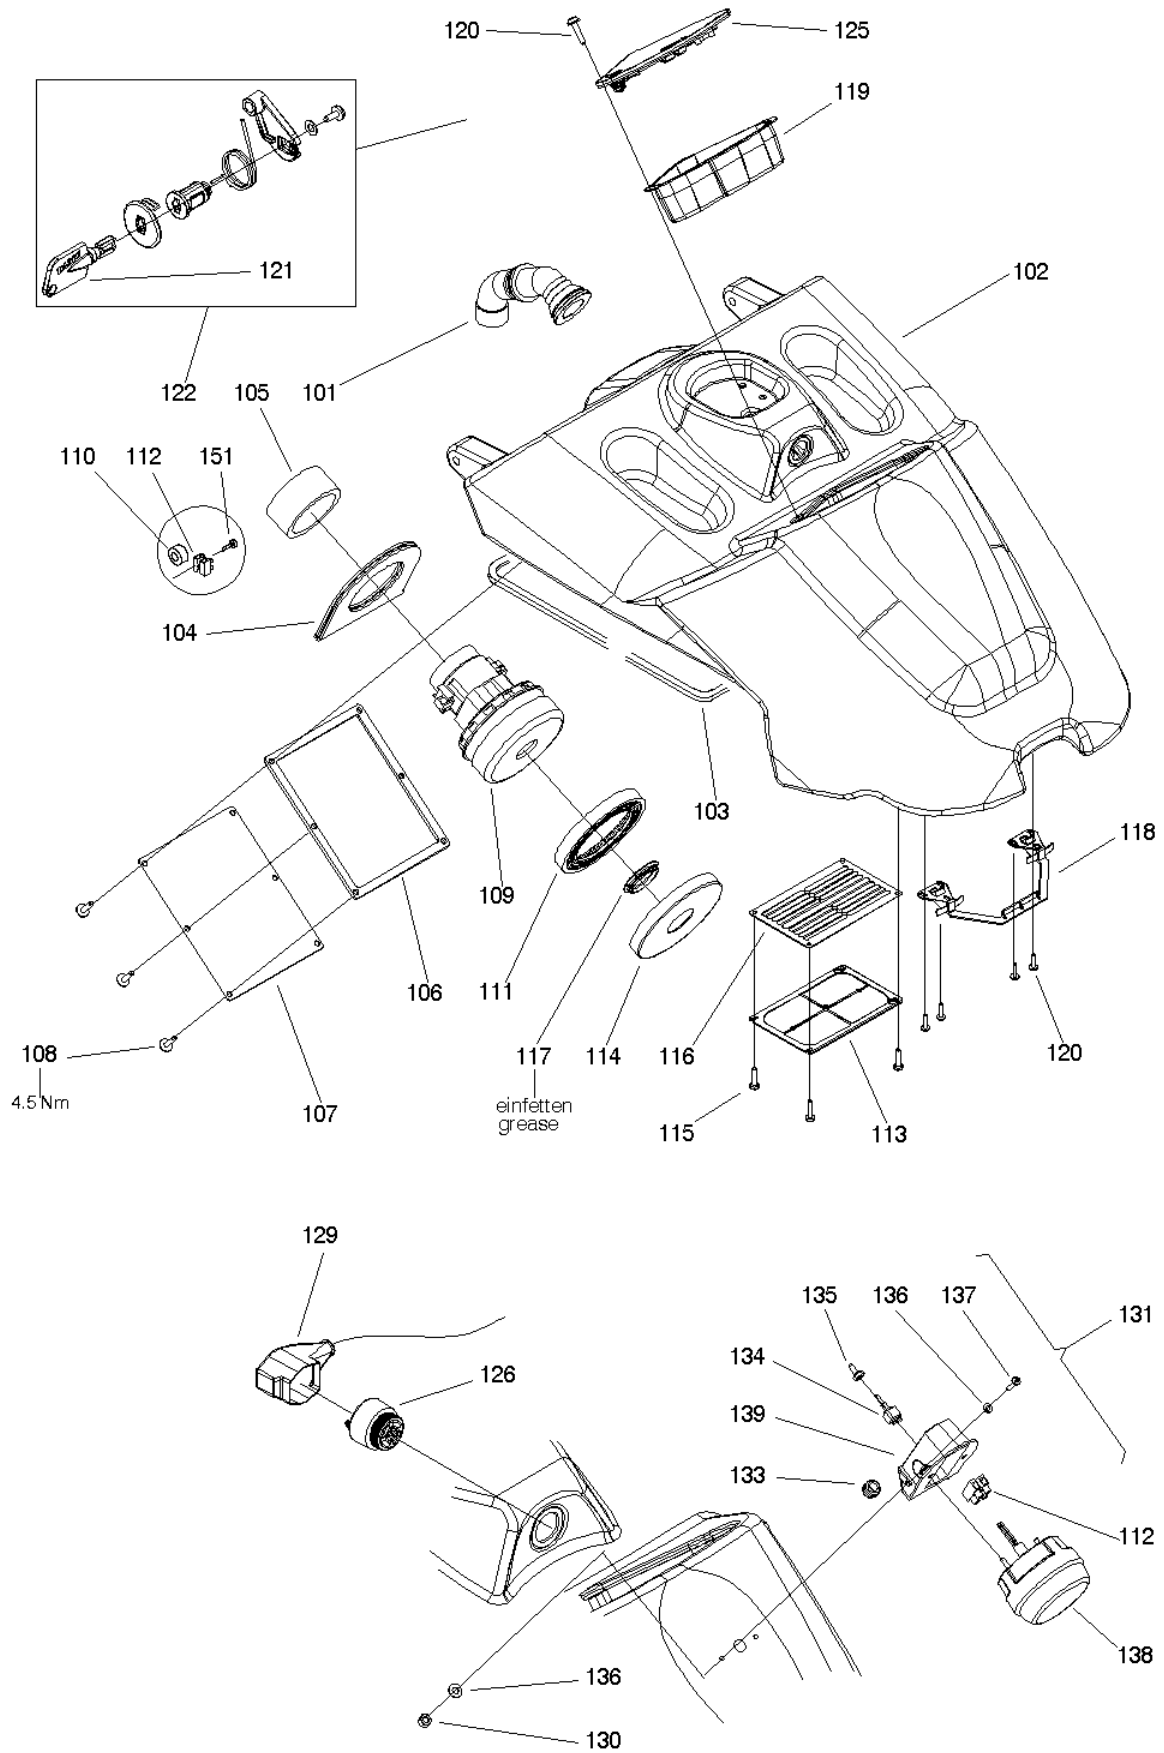

Upper Part

wingo XPM-R /1

02