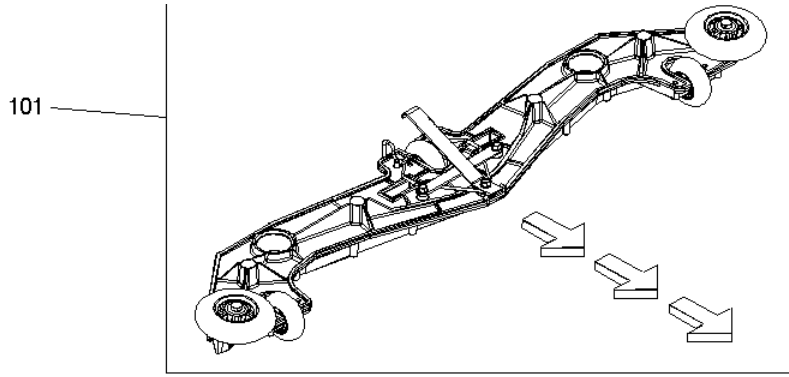

Squeegee lowering mechanism

swingo XPM-R /1

06

Squeegee lowering mechanism

Article no.	Description	Quantity	Unit
4006530	Socket head cap screw M8x20	1	PC
4131076	Holder	1	PC
4129336	Bolt	1	PC
4126541	Flat spring	1	PC
4122480	Socket head cap screw M8x20	2	PC
4126649	Holder	2	PC
4106990	Hexagon screw M8x50	4	PC
4087930	Screw delta PT Torx 60x16	2	PC
4127171	Swinging arm	1	PC
4008340	Handle ball 28	1	PC
4126647	Plate	2	PC
4126556	Ball cup 28	1	PC
4058370	Retaining washer 6	4	PC
4127022	Bolt	1	PC
4126539	Articulation	1	PC
4127185	Linear drive 24V 50mm	1	PC
4006870	Counters. hd.cap screw M6x16	4	PC
4017370	Adhesive locking middle	1	PC
4122512	Ball bearing grease 1000 gr.	1	PC
4039680	Lubricant synsetral 53B 1000gr	1	PC
4128722	Flange bolt	2	PC
4048930	Washer 8,4/20x2	2	PC
4054250	Hexagon nut M8	2	PC
4050800	Adhesive locking strong	1	PC