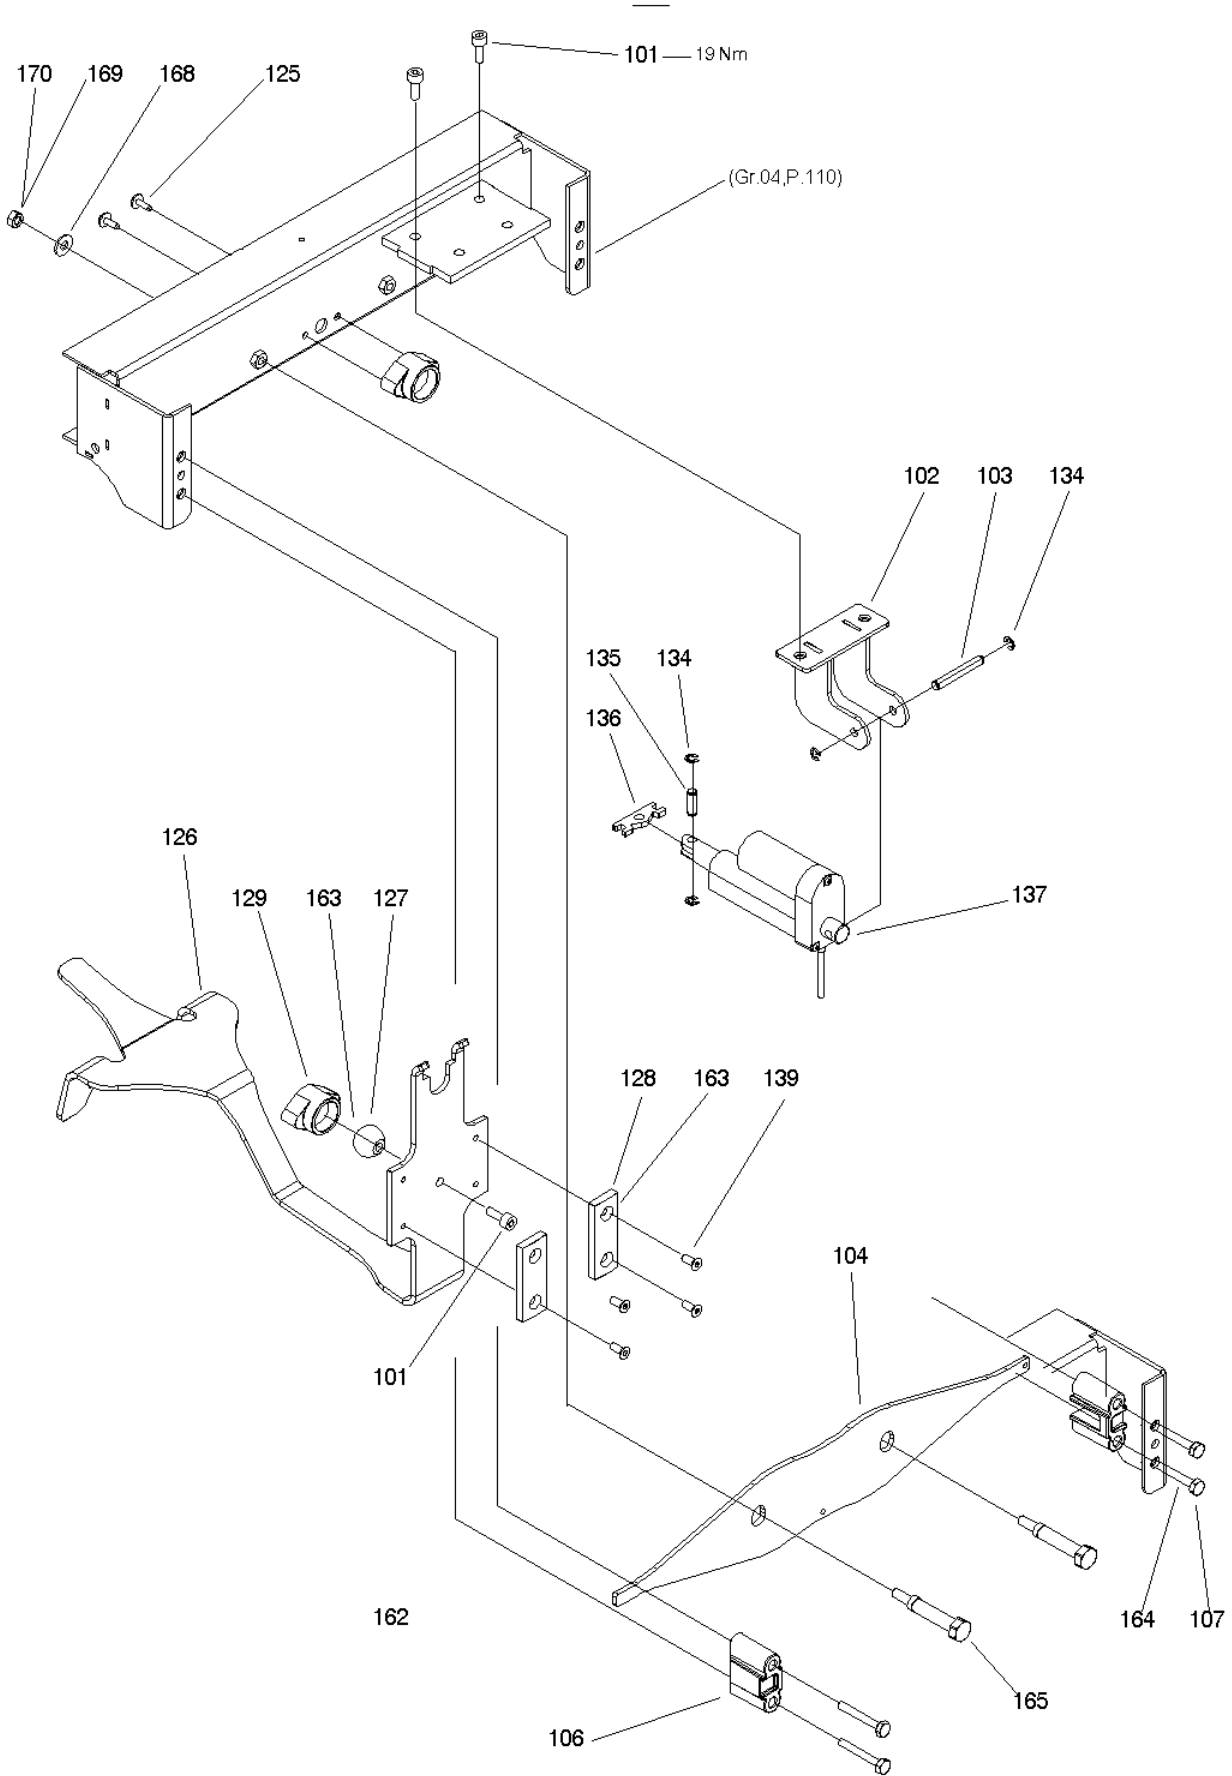

Squeegee lowering mechanism

swingo XPM-R /1

06