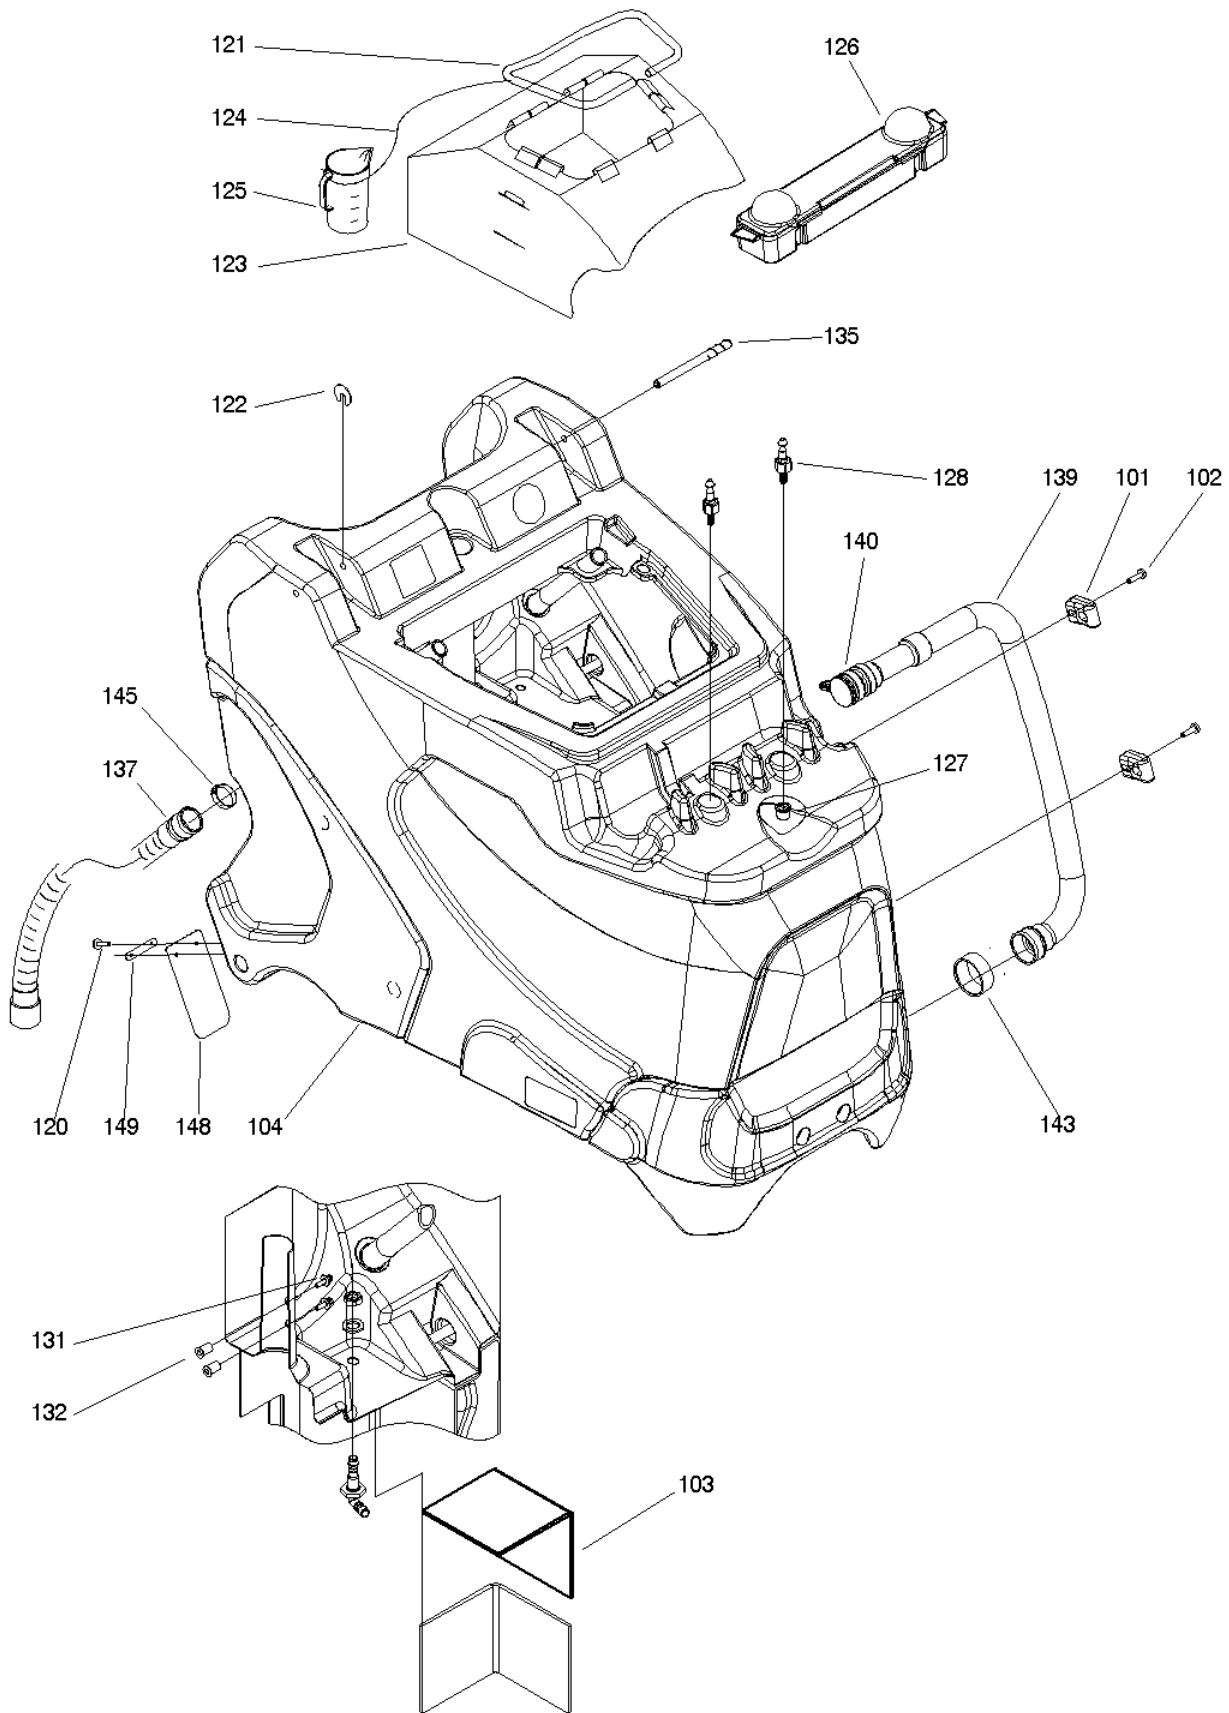

Upper Part

wingo XPM-R /1

02

Upper Part

Article no.	Description	Quantity	Unit
4126523	Hose spec	1	PC
4131175	Tank cover	1	PC
4122571	Sealing profile per m	1,83	M
4126754	Gasket	1	PC
4126755	Gasket	1	PC
4126660	Gasket	1	PC
4126748	Cover	1	PC
4122639	Screw delta PT Torx 60x20	6	PC
4123132	Vacuum motor 24V 491W 17,4A	1	PC
4100320	Toroidal choke	1	PC
4122676	Protecting ring	1	PC
4047420	Connection bloc 2-ways 2,5 mm ²	2	PC
4127914	Filter	1	PC
4131311	Cover	1	PC
4122947	Screw delta PT Torx 50x20	4	PC
4131307	Cover	1	PC
4131309	Gasket	1	PC
4127238	Support	1	PC
4131320	Cover	1	PC
4122641	Screw delta PT Torx 40x16	11	PC
4130800	Key	1	PC
4127113	Key set	1	PC
4127116	Control board set	1	PC
4122973	Horn	1	PC
4065840	Battery clamp cover	1	PC
4007330	Self-locking nut M4	2	PC
4126922	Flashlight set	1	PC
4046160	Grommet 8	1	PC
4121901	Rocker handle switch	1	PC
4121902	Protection cap	1	PC
4007440	Washer 4,3/ 9x0,8	4	PC
4019660	Raised cheese hd.screw M4x16	2	PC
4122000	Flashlight 24V	1	PC
4122204	Support	1	PC

Upper Part

Article no.	Description	Quantity	Unit
4080750	Pan head tapp screw C 2,9x19	1	PC
4032070	Label max 60°C 140°F	1	PC

Tank

Article no.	Description	Quantity	Unit	used for
4131208	Holder	2	PC	
4109370	Screw for plastic KA50x25	2	PC	
4131352	Protection shield	4	PC	
4131538	Tank set	1	PC	XP-R
4131629	Tank set	1	PC	XP-M
4122641	Screw delta PT Torx 40x16	4	PC	
4125850	Pipe	1	PC	
4122755	Disc	6	PC	
4131221	Fresh water tank bag	1	PC	
4051890	Cord 2	0,55	M	
4122072	Dosing cup	1	PC	
4126550	Solids filter	1	PC	
4127537	Bolt compl	2	PC	
4126814	Bolt	2	PC	
4126825	Blind rivet nut M6	2	PC	
4126639	Bolt	2	PC	
4126517	Suction hose	2	PC	
4131207	Drain hose	1	PC	
4130767	Rubber ring red	1	PC	
4073400	Hose clamp 45-60	1	PC	
4126695	Hose clamp 37-39	2	PC	
4126783	Splash guard	2	PC	
4126785	Shackle	2	PC	