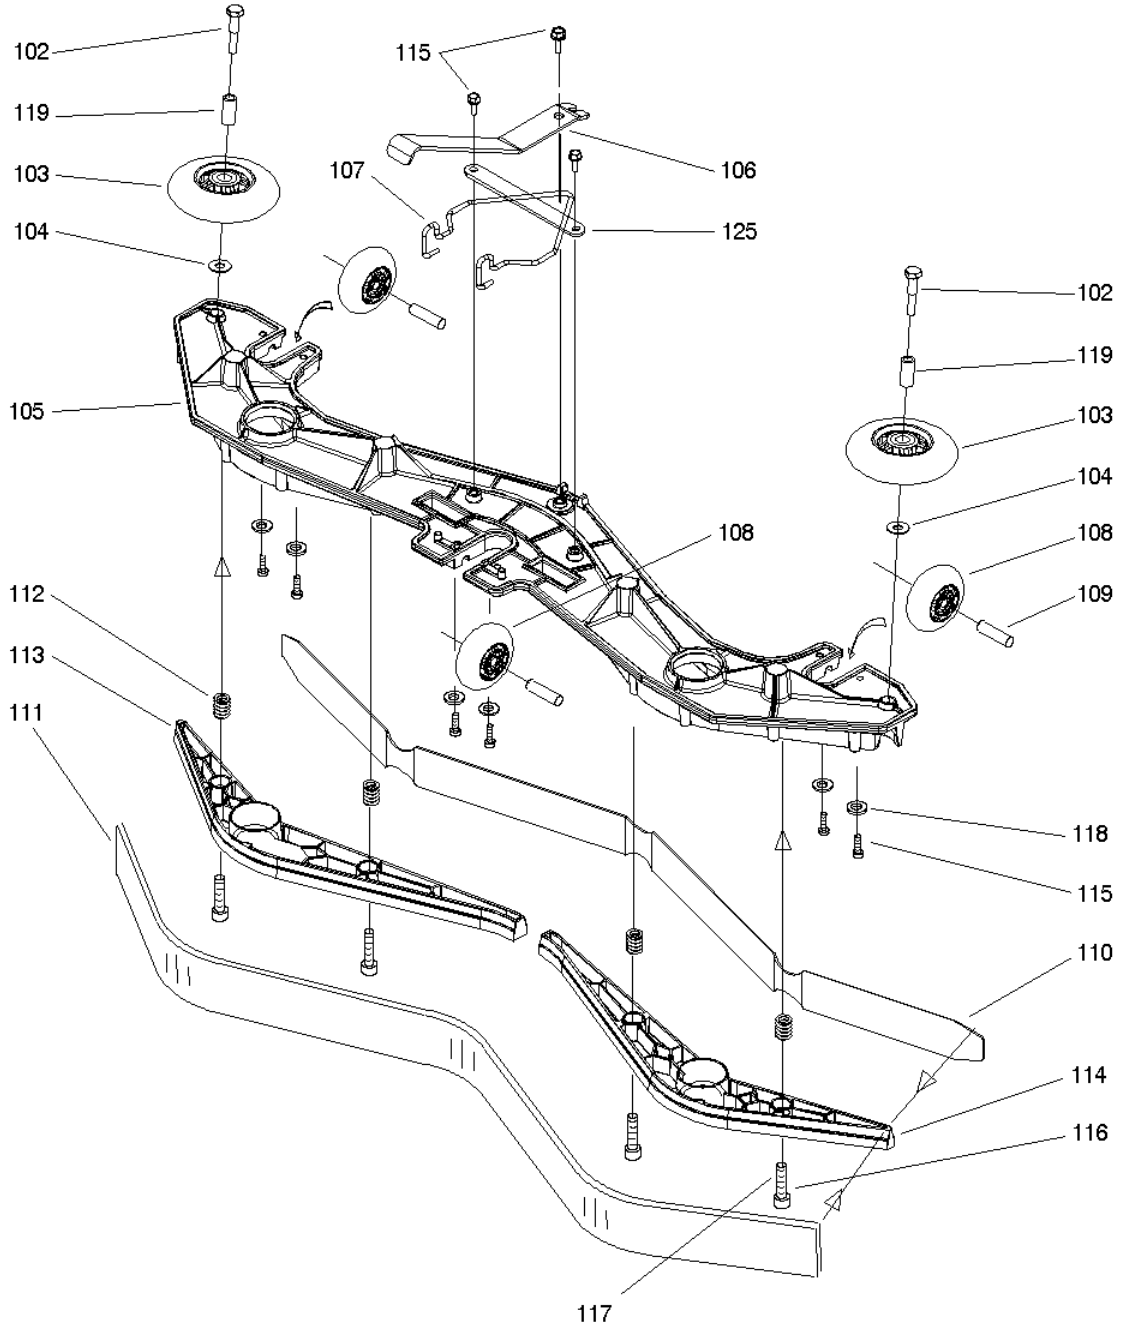

Base

Article no.	Description	Quantity	Unit	used for
4007450	Washer 5,3/20x1,5	1	PC	
4127025	Foot plate	1	PC	
4071260	Bumper profile 1-4	0,27	M	
4007670	Serrated lock washer 6,4	1	PC	
4007470	Washer 6,4/12x1,6	1	PC	
4007190	Hexagon nut M6	1	PC	
4007660	Serrated lock washer 5,1	1	PC	
4007460	Washer 5,3/10x1	1	PC	
4007180	Hexagon nut M5	1	PC	
4127108	Relay 24V	1	PC	
4012400	Quick nut 4,2	1	PC	
4071680	Screw for plastic KA50x12	1	PC	
4127927	Cover	1	PC	
4019430	Raised cheese hd.screw M4x8	2	PC	
4122017	Thread form screw torx M4x6	1	PC	
4127061	Microswitch compl	1	PC	
4122512	Ball bearing grease 1000 gr.	1	PC	
4017370	Adhesive locking middle	1	PC	
4129113	Plate	1	PC	
4048930	Washer 8,4/20x2	2	PC	
4023420	Socket head cap screw M8x16	2	PC	

Squeegee lowering mechanism

swingo XPM-R /1

06

Squeegee lowering mechanism

Article no.	Description	Quantity	Unit
4006530	Socket head cap screw M8x20	1	PC
4131076	Holder	1	PC
4129336	Bolt	1	PC
4126541	Flat spring	1	PC
4122480	Socket head cap screw M8x20	2	PC
4126649	Holder	2	PC
4106990	Hexagon screw M8x50	4	PC
4087930	Screw delta PT Torx 60x16	2	PC
4127171	Swinging arm	1	PC
4008340	Handle ball 28	1	PC
4126647	Plate	2	PC
4126556	Ball cup 28	1	PC
4058370	Retaining washer 6	4	PC
4127022	Bolt	1	PC
4126539	Articulation	1	PC
4127185	Linear drive 24V 50mm	1	PC
4006870	Counters. hd.cap screw M6x16	4	PC
4017370	Adhesive locking middle	1	PC
4122512	Ball bearing grease 1000 gr.	1	PC
4039680	Lubricant synsetral 53B 1000gr	1	PC
4128722	Flange bolt	2	PC
4048930	Washer 8,4/20x2	2	PC
4054250	Hexagon nut M8	2	PC
4050800	Adhesive locking strong	1	PC