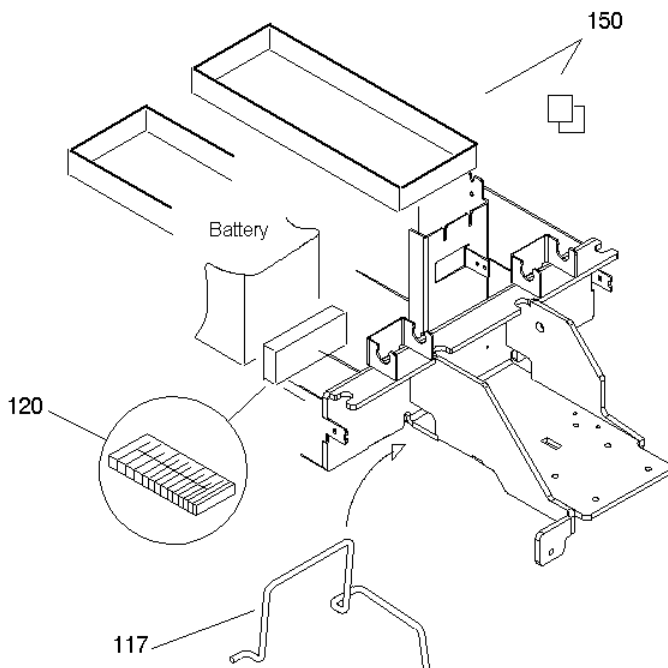

Accessories & supplements

Ergänzung, supplement Gr. 4

Ergänzung, supplement Gr. 4

Ergänzung, supplement Gr. 9

swingo XPM-R /1

12

Accessories & supplements

Article no.	Description	Quantity	Unit	used for
4126952	Cable routing	1	PC	
4023260	Cable tie 200	11	PC	
4019790	Washer 6,4/20x1,5	4	PC	
4087930	Screw delta PT Torx 60x16	2	PC	
4006430	Socket head cap screw M6x12	2	PC	
4127082	Buffer	4	PC	
4082740	Connection bloc 2-ways 4 mm ²	1	PC	XP-R
4067140	Raised cheese hd.screw M3x16	1	PC	XP-R
4127953	Counters. head screw torx M5x20	1	PC	
4127265	Holder	1	PC	
4127067	Bracket	1	PC	
4126339	Buffer	2	PC	
4126260	Clamp	2	PC	
4017370	Adhesive locking middle	1	PC	
4006450	Socket head cap screw M6x20	4	PC	
4127119	Bracket	1	PC	
4131245	Plate	1	PC	
4131621	Hexagon screw M10x40	1	PC	
4126822	Foam insert	1	PC	
4127243	Protection cap	7	PC	
4128798	Counters. head screw 3,5x20	7	PC	
4129664	Plug	5	PC	
4131268	Protection profile set	1	PC	
7515208		1	PC	