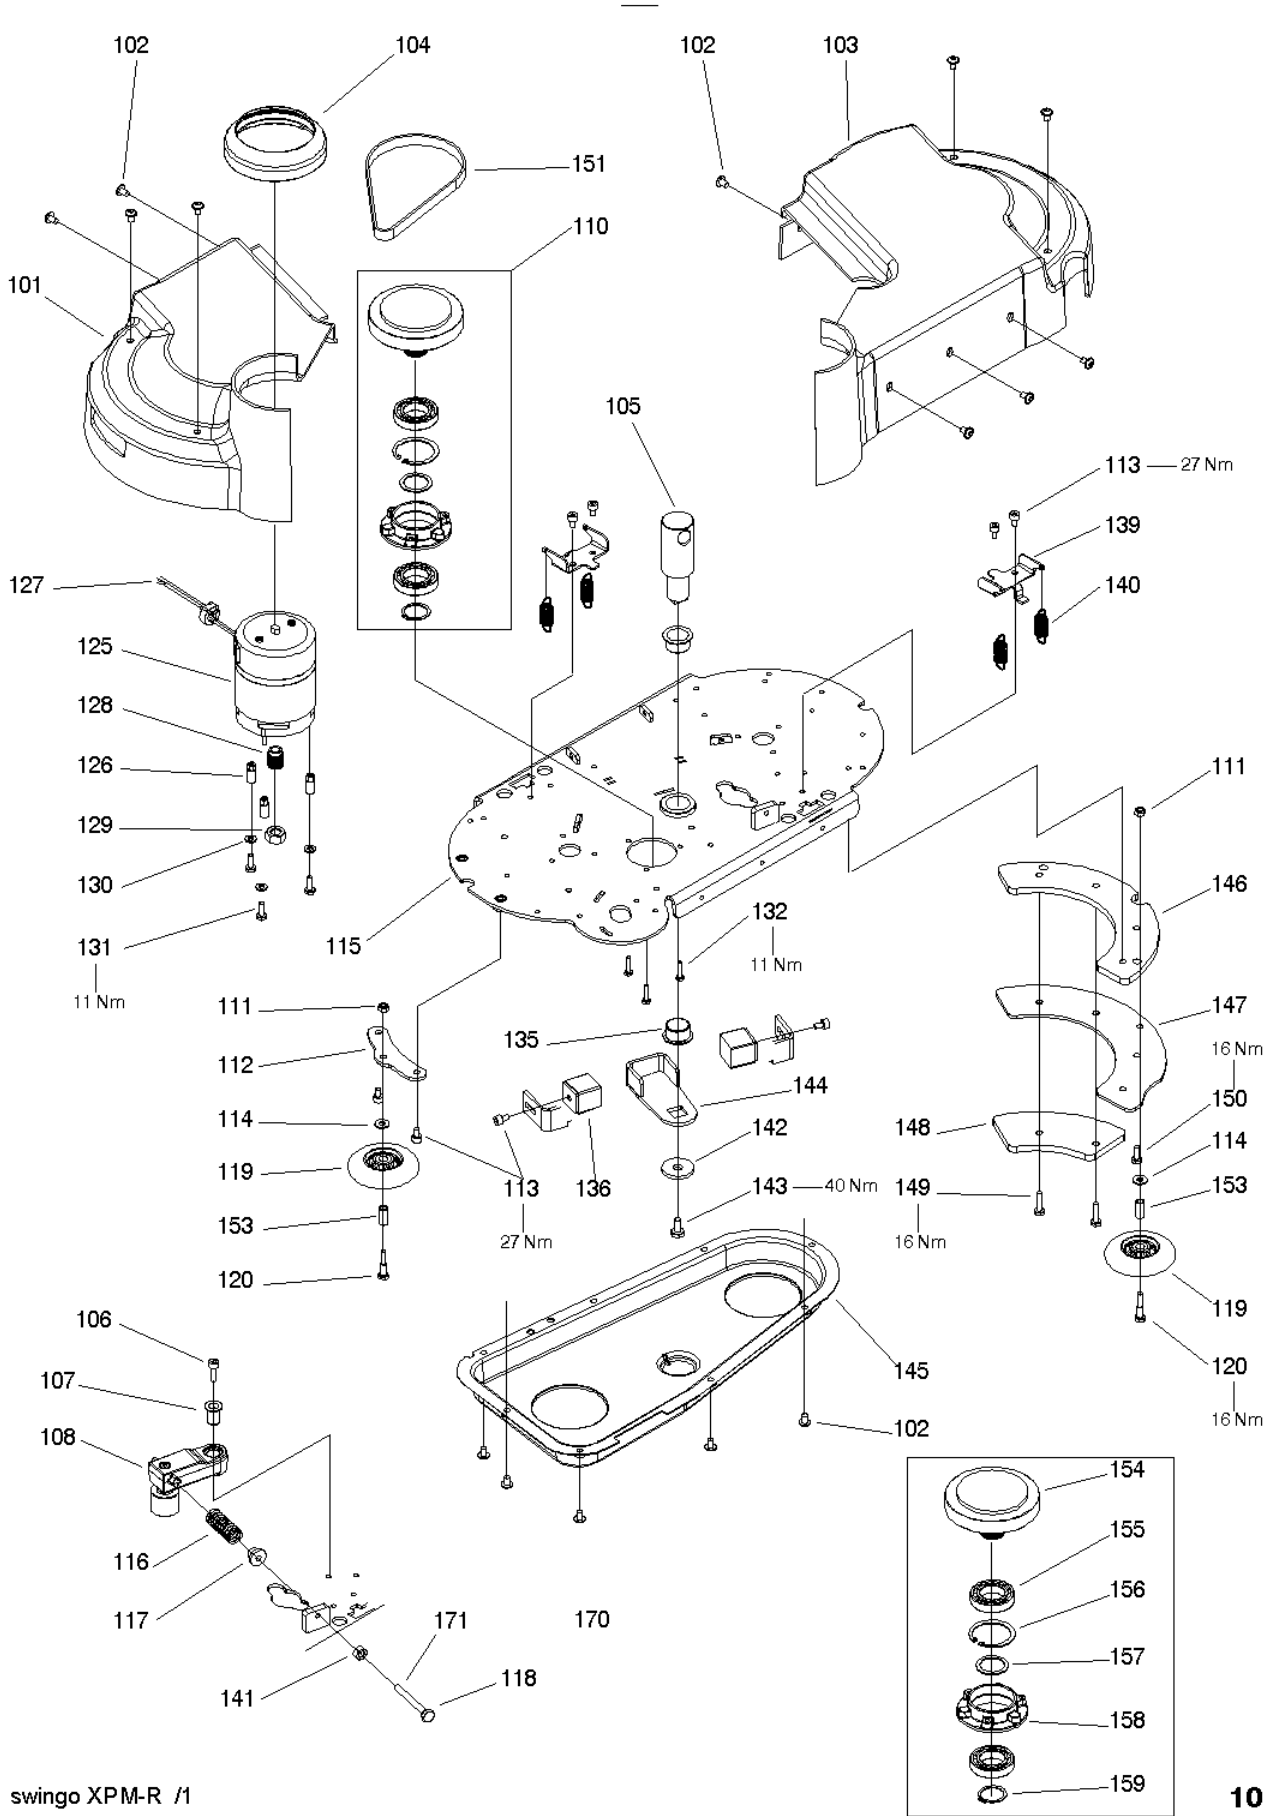

swingo XPM-R /1

10