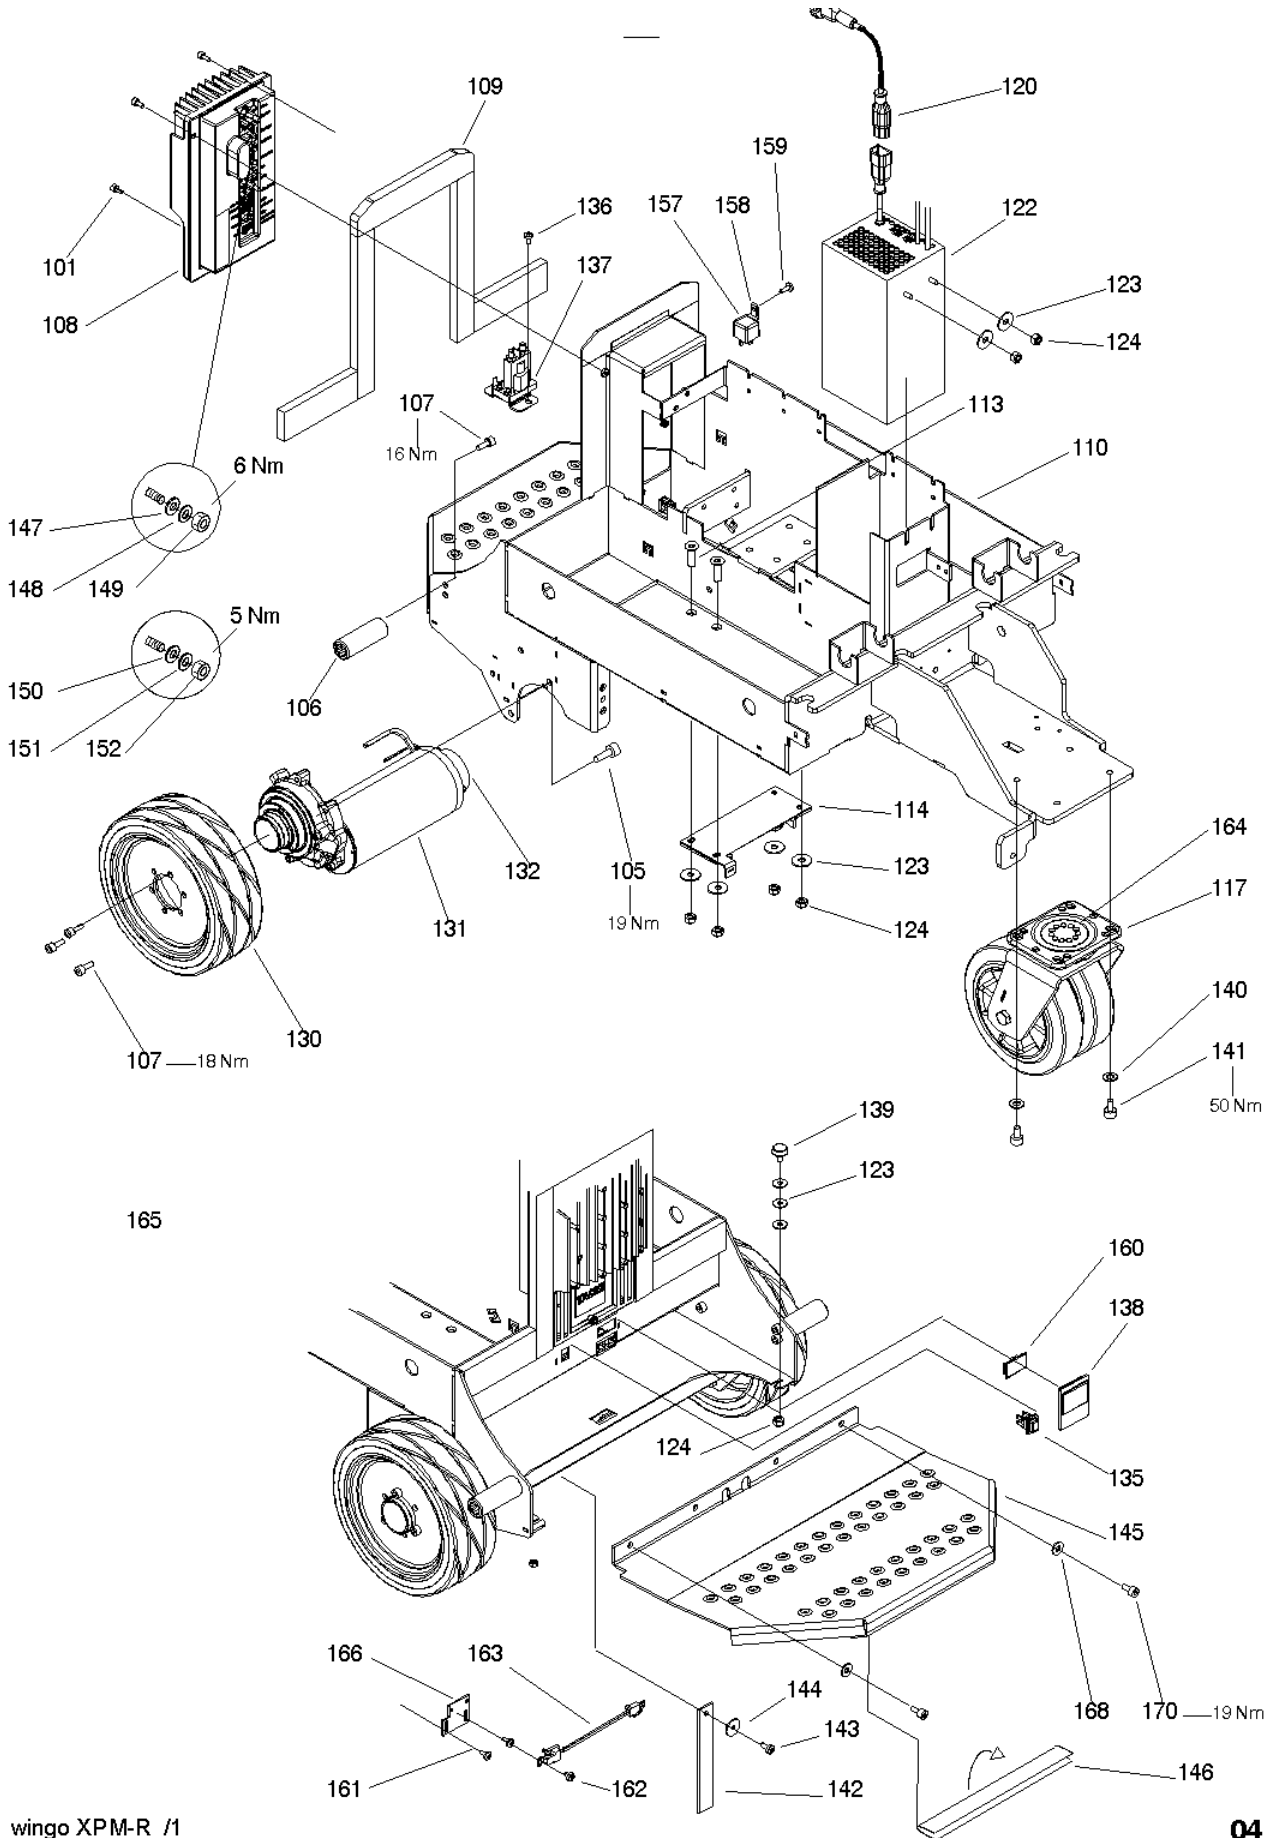

Upper Part

wingo XPM-R /1

02

Upper Part

Article no.	Description	Quantity	Unit
4126523	Hose spec	1	PC
4131175	Tank cover	1	PC
4122571	Sealing profile per m	1,83	M
4126754	Gasket	1	PC
4126755	Gasket	1	PC
4126660	Gasket	1	PC
4126748	Cover	1	PC
4122639	Screw delta PT Torx 60x20	6	PC
4123132	Vacuum motor 24V 491W 17,4A	1	PC
4100320	Toroidal choke	1	PC
4122676	Protecting ring	1	PC
4047420	Connection bloc 2-ways 2,5 mm ²	2	PC
4127914	Filter	1	PC
4131311	Cover	1	PC
4122947	Screw delta PT Torx 50x20	4	PC
4131307	Cover	1	PC
4131309	Gasket	1	PC
4127238	Support	1	PC
4131320	Cover	1	PC
4122641	Screw delta PT Torx 40x16	11	PC
4130800	Key	1	PC
4127113	Key set	1	PC
4127116	Control board set	1	PC
4122973	Horn	1	PC
4065840	Battery clamp cover	1	PC
4007330	Self-locking nut M4	2	PC
4126922	Flashlight set	1	PC
4046160	Grommet 8	1	PC
4121901	Rocker handle switch	1	PC
4121902	Protection cap	1	PC
4007440	Washer 4,3/ 9x0,8	4	PC
4019660	Raised cheese hd.screw M4x16	2	PC
4122000	Flashlight 24V	1	PC
4122204	Support	1	PC

Upper Part

Article no.	Description	Quantity	Unit
4080750	Pan head tapp screw C 2,9x19	1	PC
4032070	Label max 60°C 140°F	1	PC

Tank

Article no.	Description	Quantity	Unit	used for
4131208	Holder	2	PC	
4109370	Screw for plastic KA50x25	2	PC	
4131352	Protection shield	4	PC	
4131538	Tank set	1	PC	XP-R
4131629	Tank set	1	PC	XP-M
4122641	Screw delta PT Torx 40x16	4	PC	
4125850	Pipe	1	PC	
4122755	Disc	6	PC	
4131221	Fresh water tank bag	1	PC	
4051890	Cord 2	0,55	M	
4122072	Dosing cup	1	PC	
4126550	Solids filter	1	PC	
4127537	Bolt compl	2	PC	
4126814	Bolt	2	PC	
4126825	Blind rivet nut M6	2	PC	
4126639	Bolt	2	PC	
4126517	Suction hose	2	PC	
4131207	Drain hose	1	PC	
4130767	Rubber ring red	1	PC	
4073400	Hose clamp 45-60	1	PC	
4126695	Hose clamp 37-39	2	PC	
4126783	Splash guard	2	PC	
4126785	Shackle	2	PC	