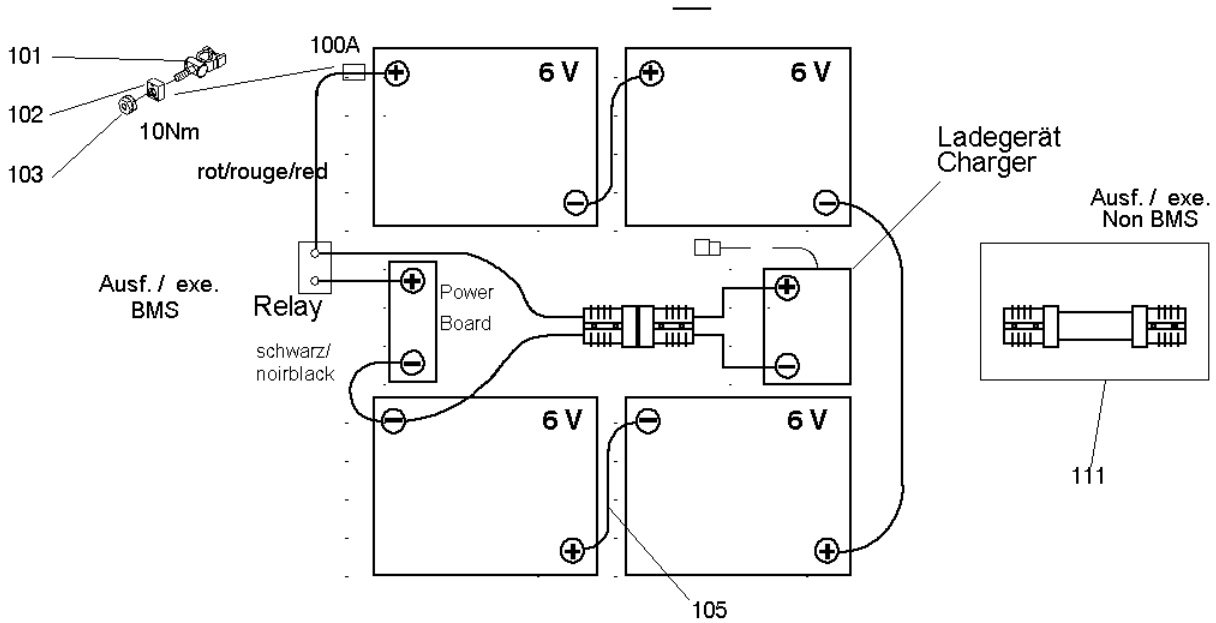

Batteries Connections & Electrical Parts

105 550mm	106 116 117	115
107 108 Position siehe, see Gr.14, 15 cc)	109 Position siehe, see Gr.14, 15 cc)	111 114 Position siehe, see Gr.14, 15 cc) ☆☆
112 Position siehe, see Gr.14, 15 cc)	110 ☆☆ Position siehe, see Gr.14, 15 cc)	113 6 ways 120 Position siehe, see Gr.14, 15 cc)

☆☆ Non BMS