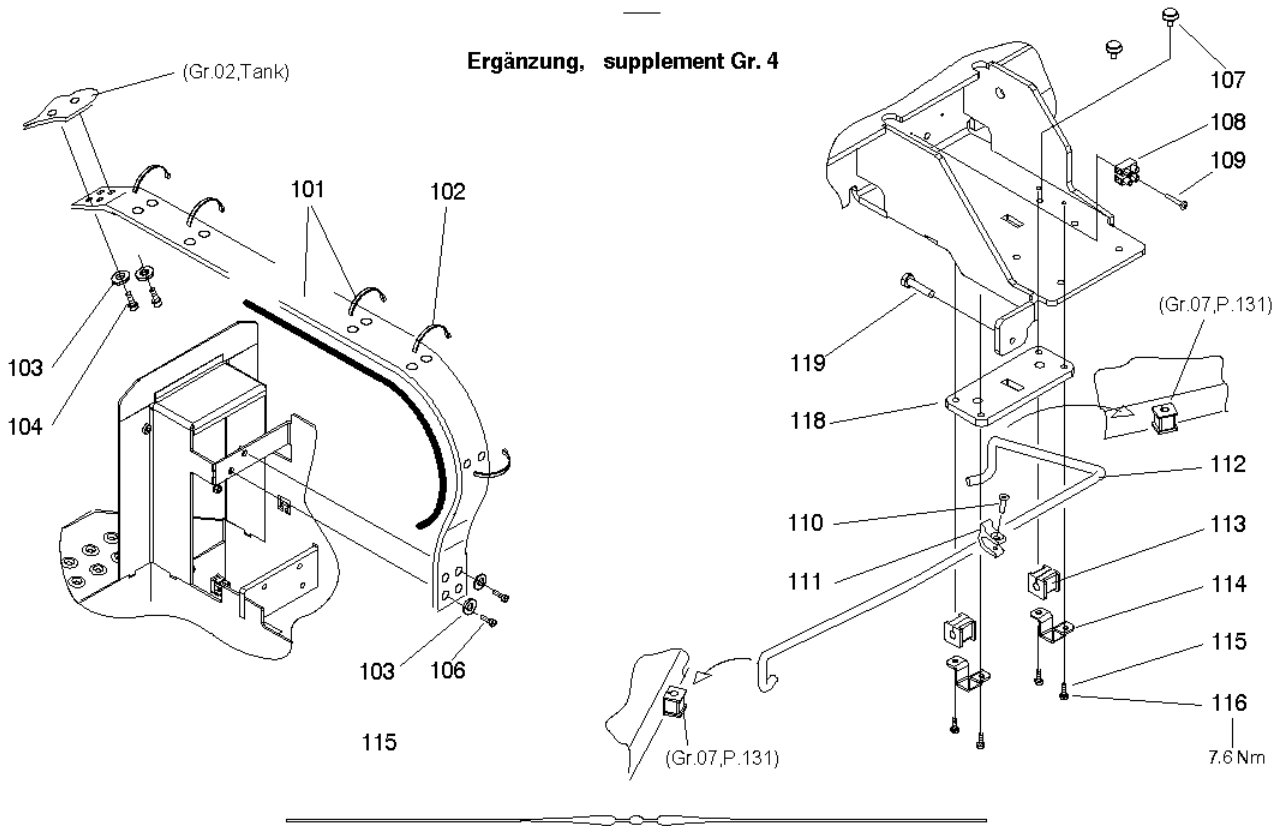

Accessories & supplements

Ergänzung, supplement Gr. 4