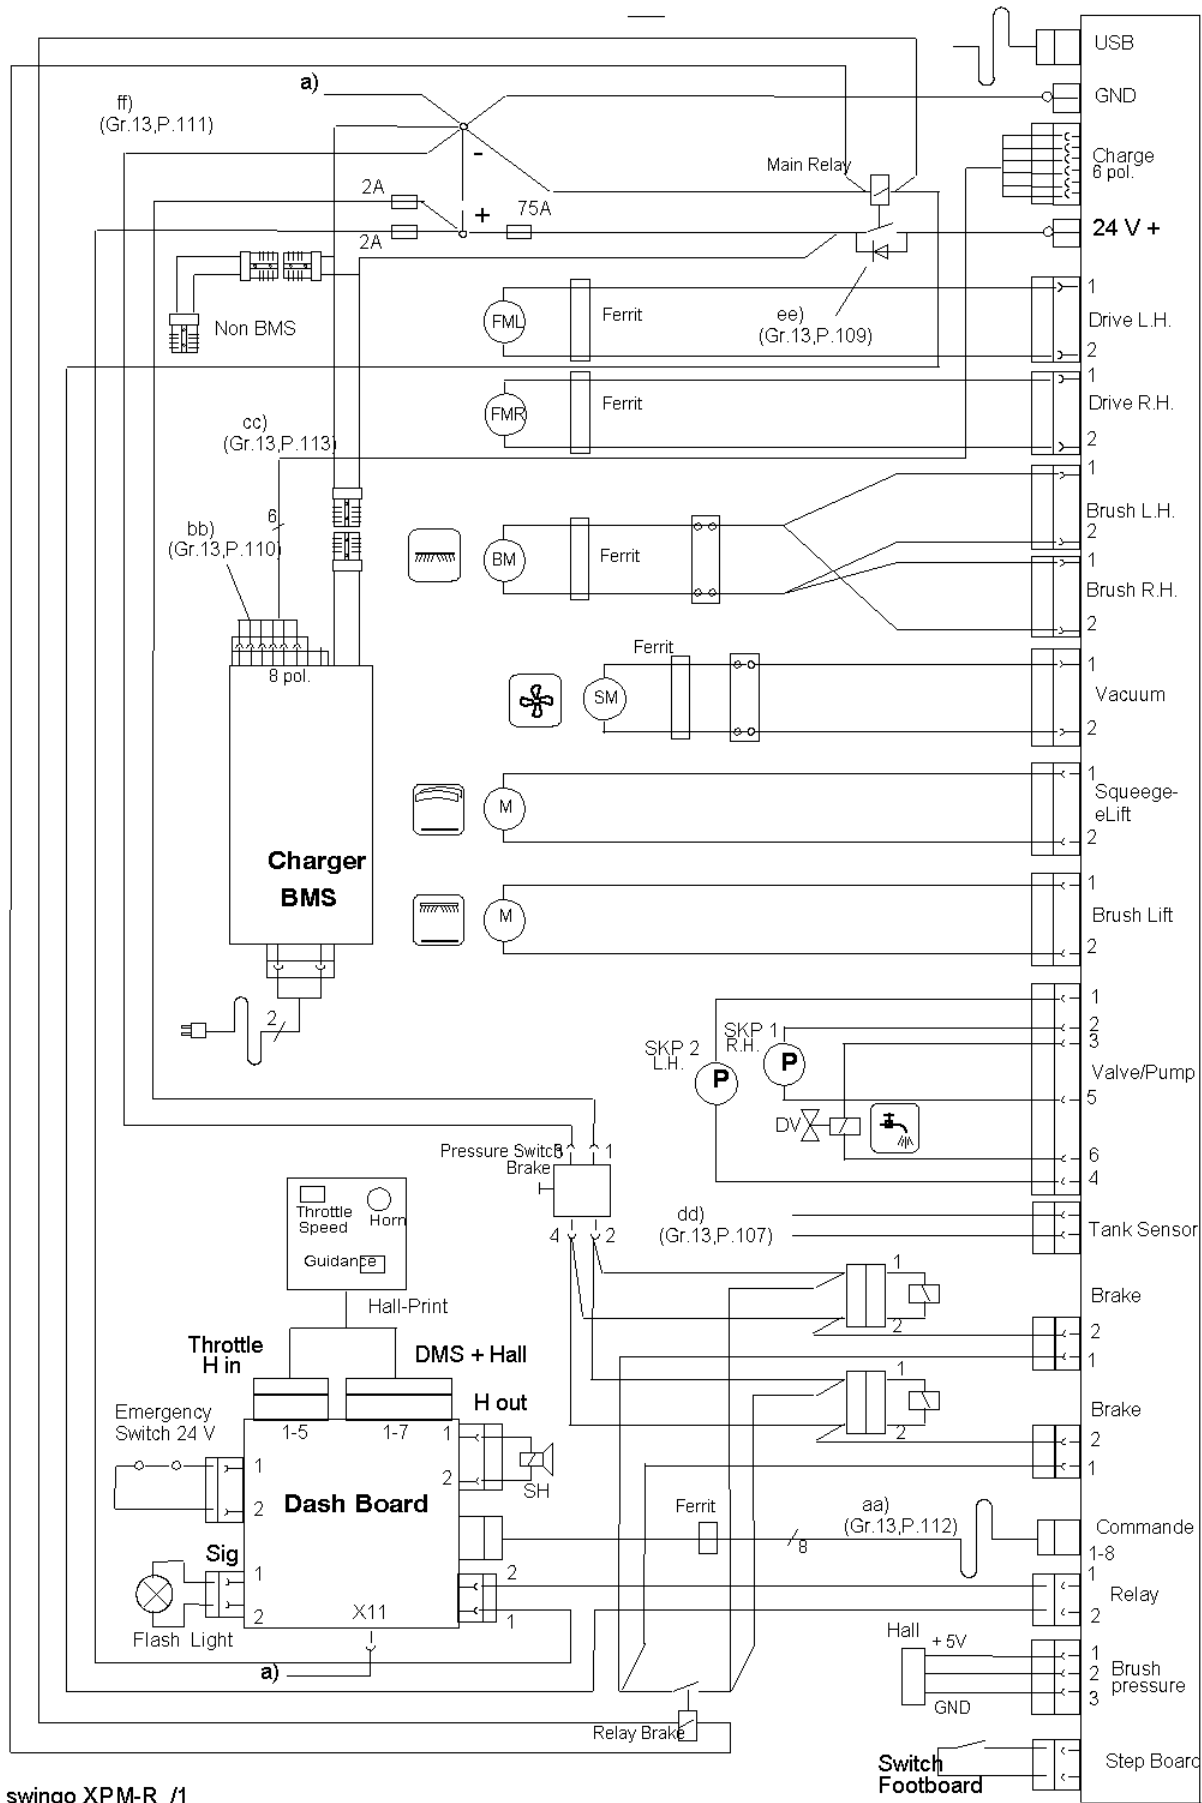

Electrical diagram XP-R

Electrical diagram supplements

swingo XP M-R /1

01

Control Group

Article no.	Description	Quantity	Unit
4127060	Stop actuator compl	1	PC
4082950	Truss head screw SI M6X16	2	PC
4126570	Cover	1	PC
4126764	Plug 8,4	1	PC
4088700	Raised cheese hd.screw M3x8	2	PC
4127100	Electronics hall sensor set	1	PC
4126954	Grommet 8/19	1	PC
4127081	Handle	2	PC
4127072	Handle bar	1	PC
4124993	Tension spring	1	PC
4125459	Cradle	1	PC
4122641	Screw delta PT Torx 40x16	1	PC
4126882	Lever compl	2	PC
4058370	Retaining washer 6	2	PC
4006460	Socket head cap screw M6x25	1	PC
4126883	Holder with magnet	1	PC
4126969	Torsion spring	1	PC
4126644	Angular ball bearing 3003 2RS	1	PC
4127071	Support	1	PC
4128850	Cover	1	PC
4042400	Washer 3,2/ 7x0,5	2	PC
4127471	Protection cap	1	PC
4128116	Retaining ring 35 J	1	PC
4017370	Adhesive locking middle	1	PC
4129157	Washer 26/55x1	1	PC
4130538	Handle bar compl	1	PC
4130473	Washer 22/25x1,8	1	PC
4006440	Socket head cap screw M6x16	4	PC
4131656	Bolt	4	PC
4023260	Cable tie 200	1	PC

Base

Article no.	Description	Quantity	Unit	used for
4007450	Washer 5,3/20x1,5	1	PC	
4127025	Foot plate	1	PC	
4071260	Bumper profile 1-4	0,27	M	
4007670	Serrated lock washer 6,4	1	PC	
4007470	Washer 6,4/12x1,6	1	PC	
4007190	Hexagon nut M6	1	PC	
4007660	Serrated lock washer 5,1	1	PC	
4007460	Washer 5,3/10x1	1	PC	
4007180	Hexagon nut M5	1	PC	
4127108	Relay 24V	1	PC	
4012400	Quick nut 4,2	1	PC	
4071680	Screw for plastic KA50x12	1	PC	
4127927	Cover	1	PC	
4019430	Raised cheese hd.screw M4x8	2	PC	
4122017	Thread form screw torx M4x6	1	PC	
4127061	Microswitch compl	1	PC	
4122512	Ball bearing grease 1000 gr.	1	PC	
4017370	Adhesive locking middle	1	PC	
4129113	Plate	1	PC	
4048930	Washer 8,4/20x2	2	PC	
4023420	Socket head cap screw M8x16	2	PC	

Electrical diagram XP-M

swingo XPM-R /1

Electrical diagram XP-R

swingo XPM-R /1

Electrical diagram supplements