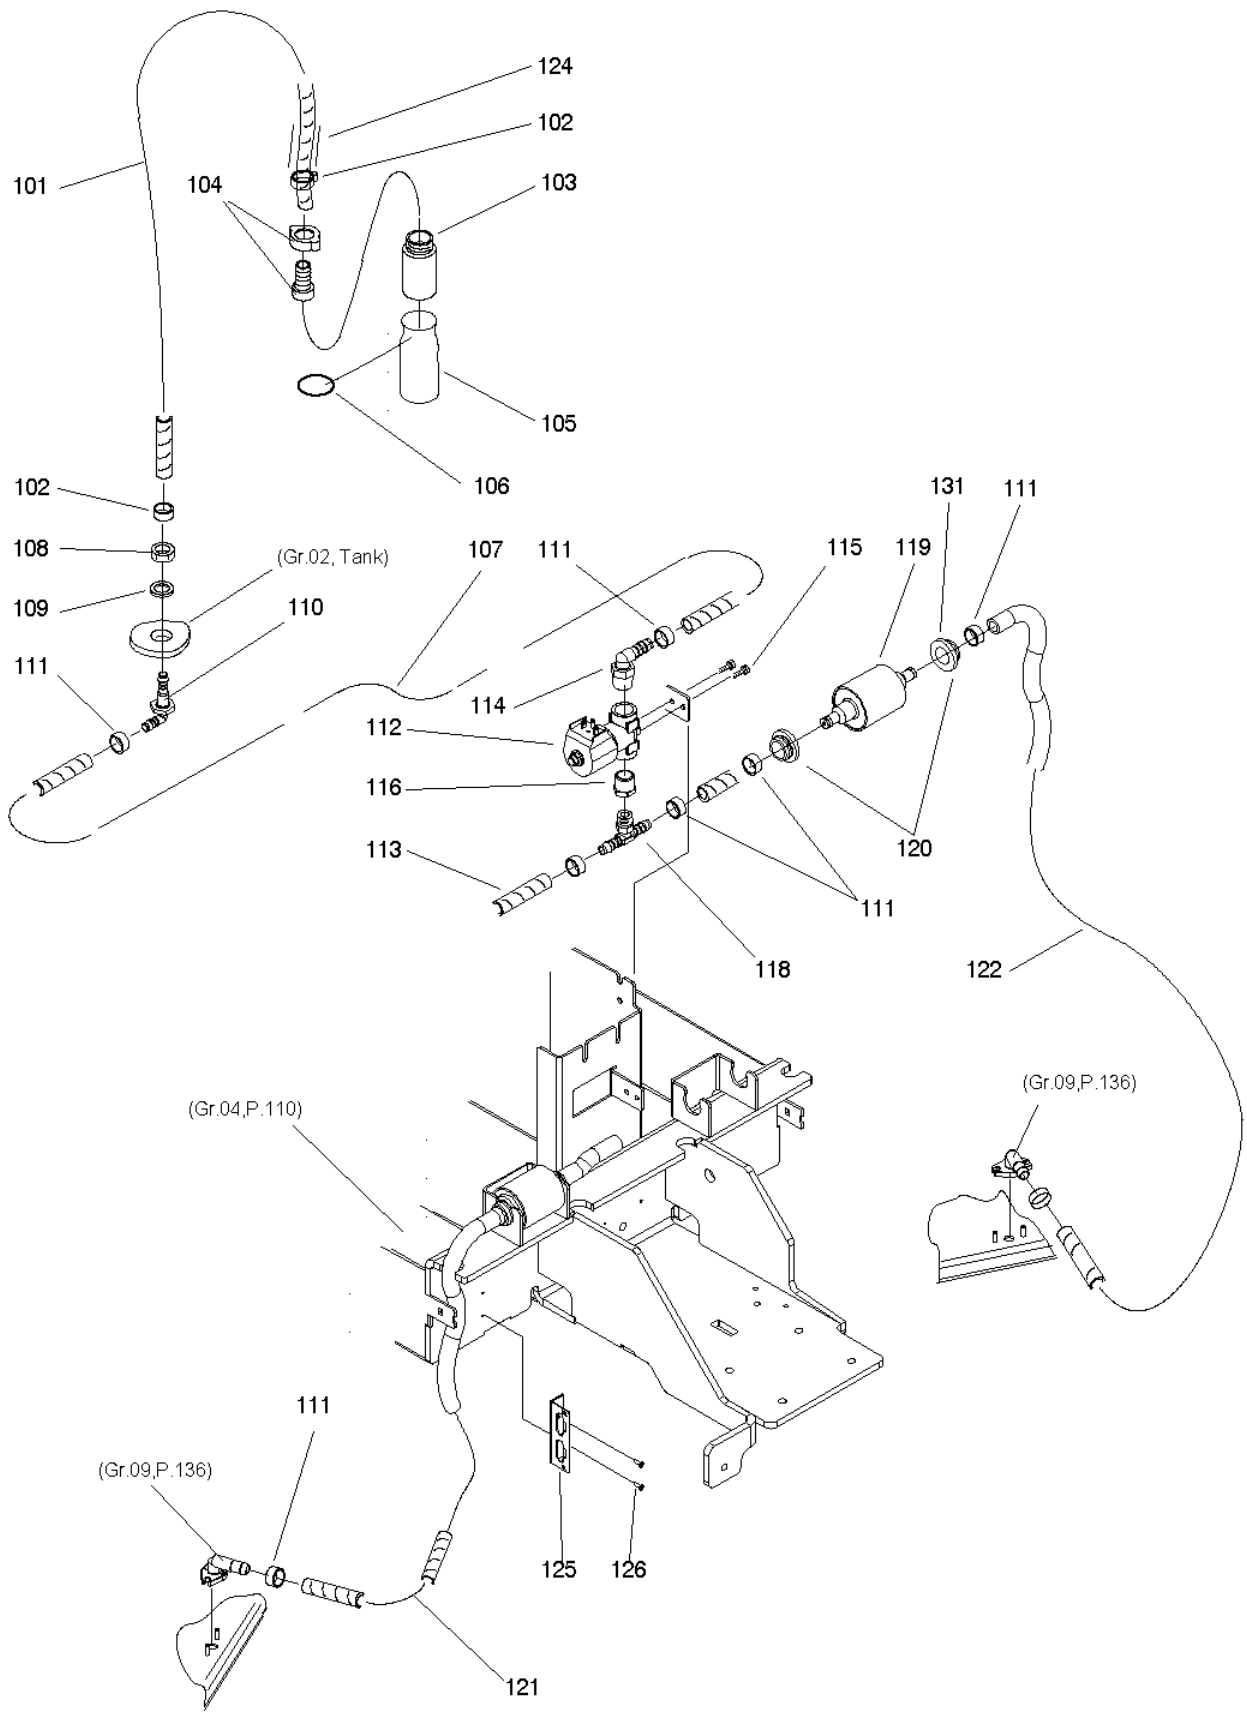

Fresh Water Circle

swingo XPM-R /1