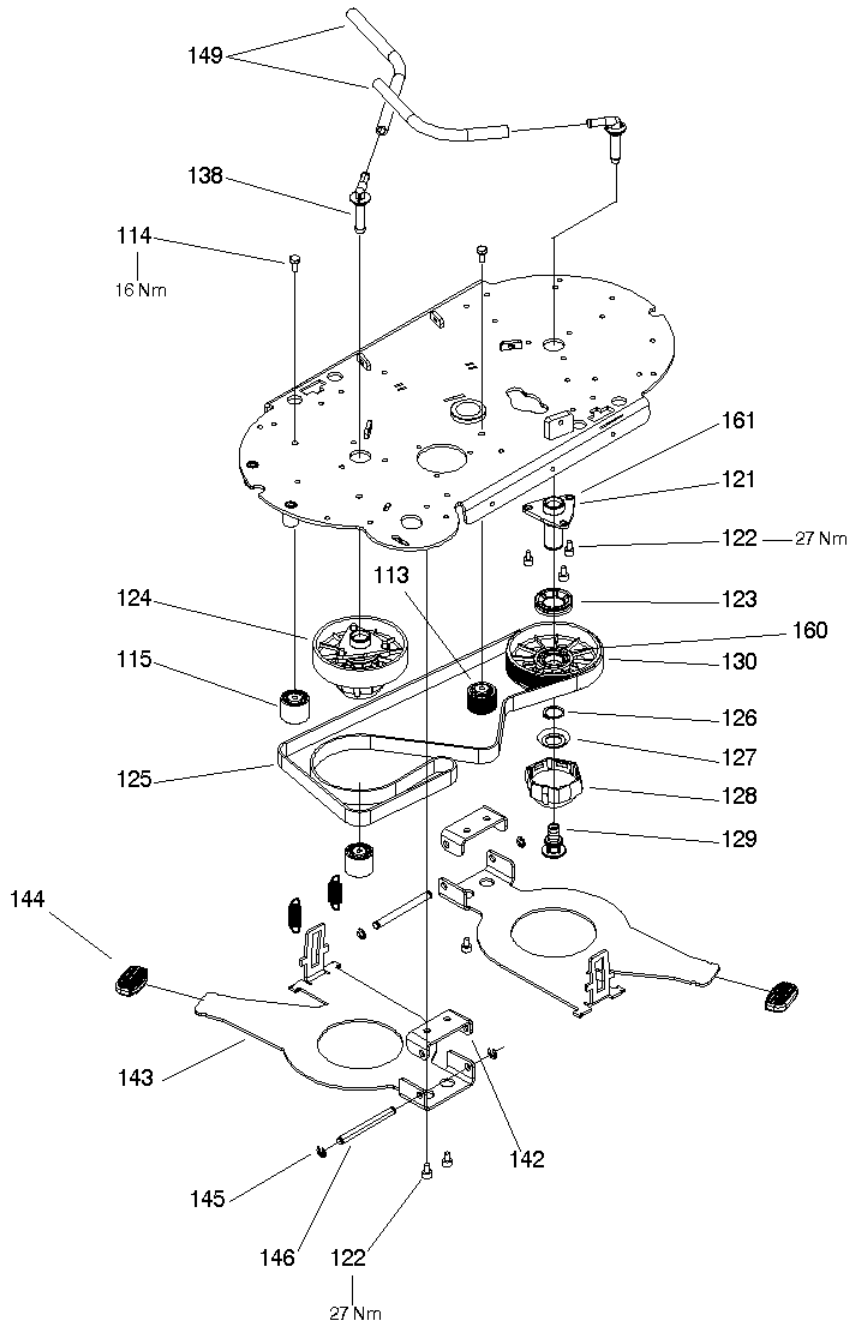

swingo XPM-R /1

10

Brush Drive

Article no.	Description	Quantity	Unit
4131062	Brush housing	1	PC
4083310	Flange sock.head screw M8x12	18	PC
4131061	Brush housing	1	PC
4129479	Gasket	1	PC
4131059	Flange bolt	1	PC
4042650	Socket head cap screw M8x25	1	PC
4109880	Flanged bush spec	1	PC
4130241	Tensioning roller 40 compl	1	PC
4130207	Intermediate wheel set	1	PC
4007340	Self-locking nut M8	2	PC
4130423	Holder	1	PC
4065050	Socket head cap screw M8x12	8	PC
4048930	Washer 8,4/20x2	2	PC
4131054	Brush base plate	1	PC
4130258	Pressure spring	1	PC
4130242	Flange bolt	1	PC
4106840	Hexagon screw M8x60	1	PC
4129962	Wheel 100/24 compl	2	PC
4006100	Hexagon screw M8x40/22	2	PC
4130739	Motor 24V 750W 40A	1	PC
4126691	Bolt	3	PC
4091770	Wire sleeve 2,5 mm ²	2	PC
4129016	Poly-V pulley 7 PJ 22	1	PC
4083980	Hexagon nut M12 Left	1	PC
4007470	Washer 6,4/12x1,6	3	PC
4030840	Hexagon screw M6x16	3	PC
4039210	Hexagon screw M6x25	3	PC
4129485	Slide bearing 30/34/42x20	2	PC
4129277	Buffer	2	PC
4129064	Support	2	PC
4127881	Tension spring	4	PC
4007200	Hexagon nut M8	1	PC
4122892	Washer 13/45x5	1	PC
4039230	Hexagon screw M10x20	1	PC

Brush Drive

Article no.	Description	Quantity	Unit
4131060	Lever	1	PC
4131057	Cover	1	PC
4131213	Weight	1	PC
4131230	Weight	1	PC
4131319	Weight	1	PC
4055130	Hexagon screw M8x30	2	PC
4006060	Hexagon screw M8x20	2	PC
4129290	Poly-V-belt 7 PJ 584	1	PC
4129961	Bush 8,1/12x25,5	2	PC
4122761	Intermediate wheel	1	PC
4079540	Ball bearing 6007 2RS	2	PC
4008750	Retaining ring 62 J	1	PC
4085760	Washer 35/45x2	1	PC
4088020	Flange	1	PC
4088010	Retaining ring 35 A	1	PC
4017370	Adhesive locking middle	1	PC
4039680	Lubricant synsetral 53B 1000gr	1	PC