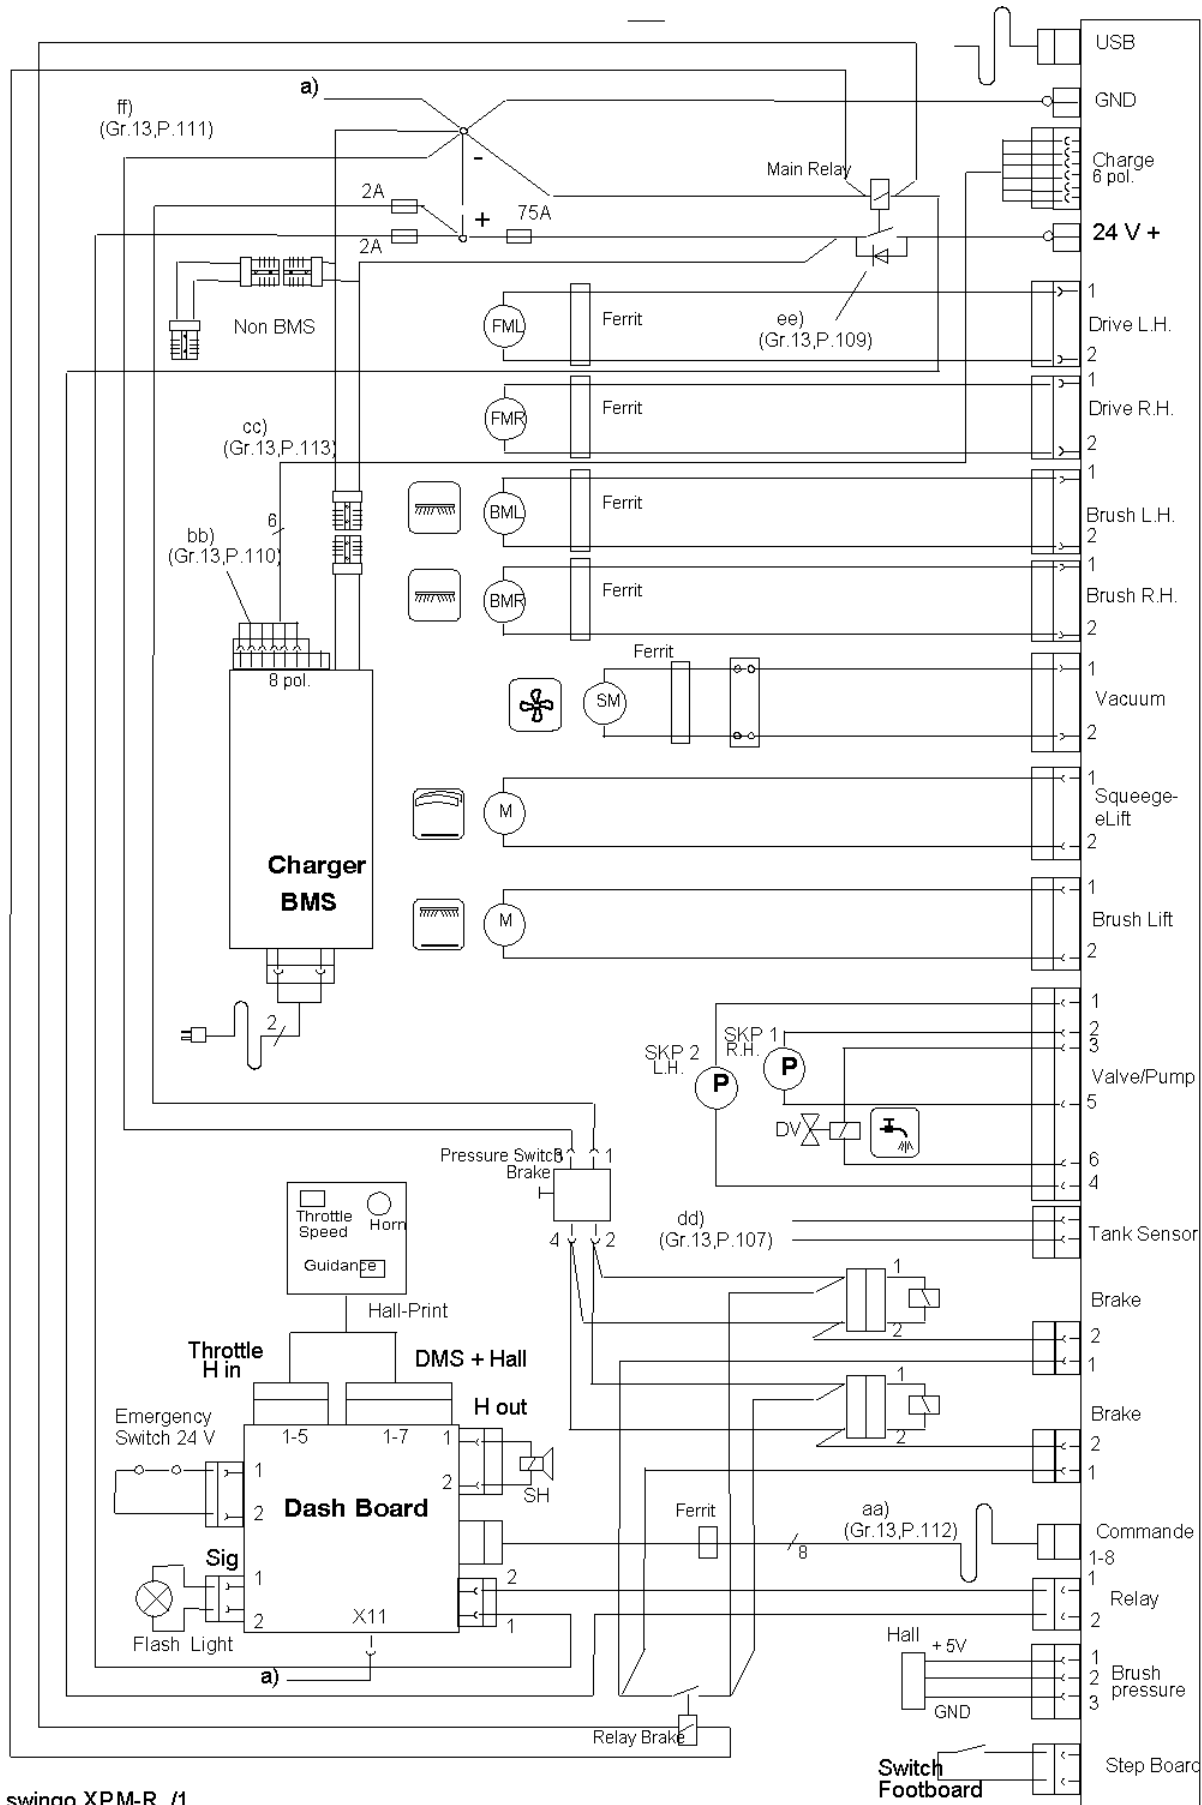

Electrical diagram XP-M

swingo XPM-R /1