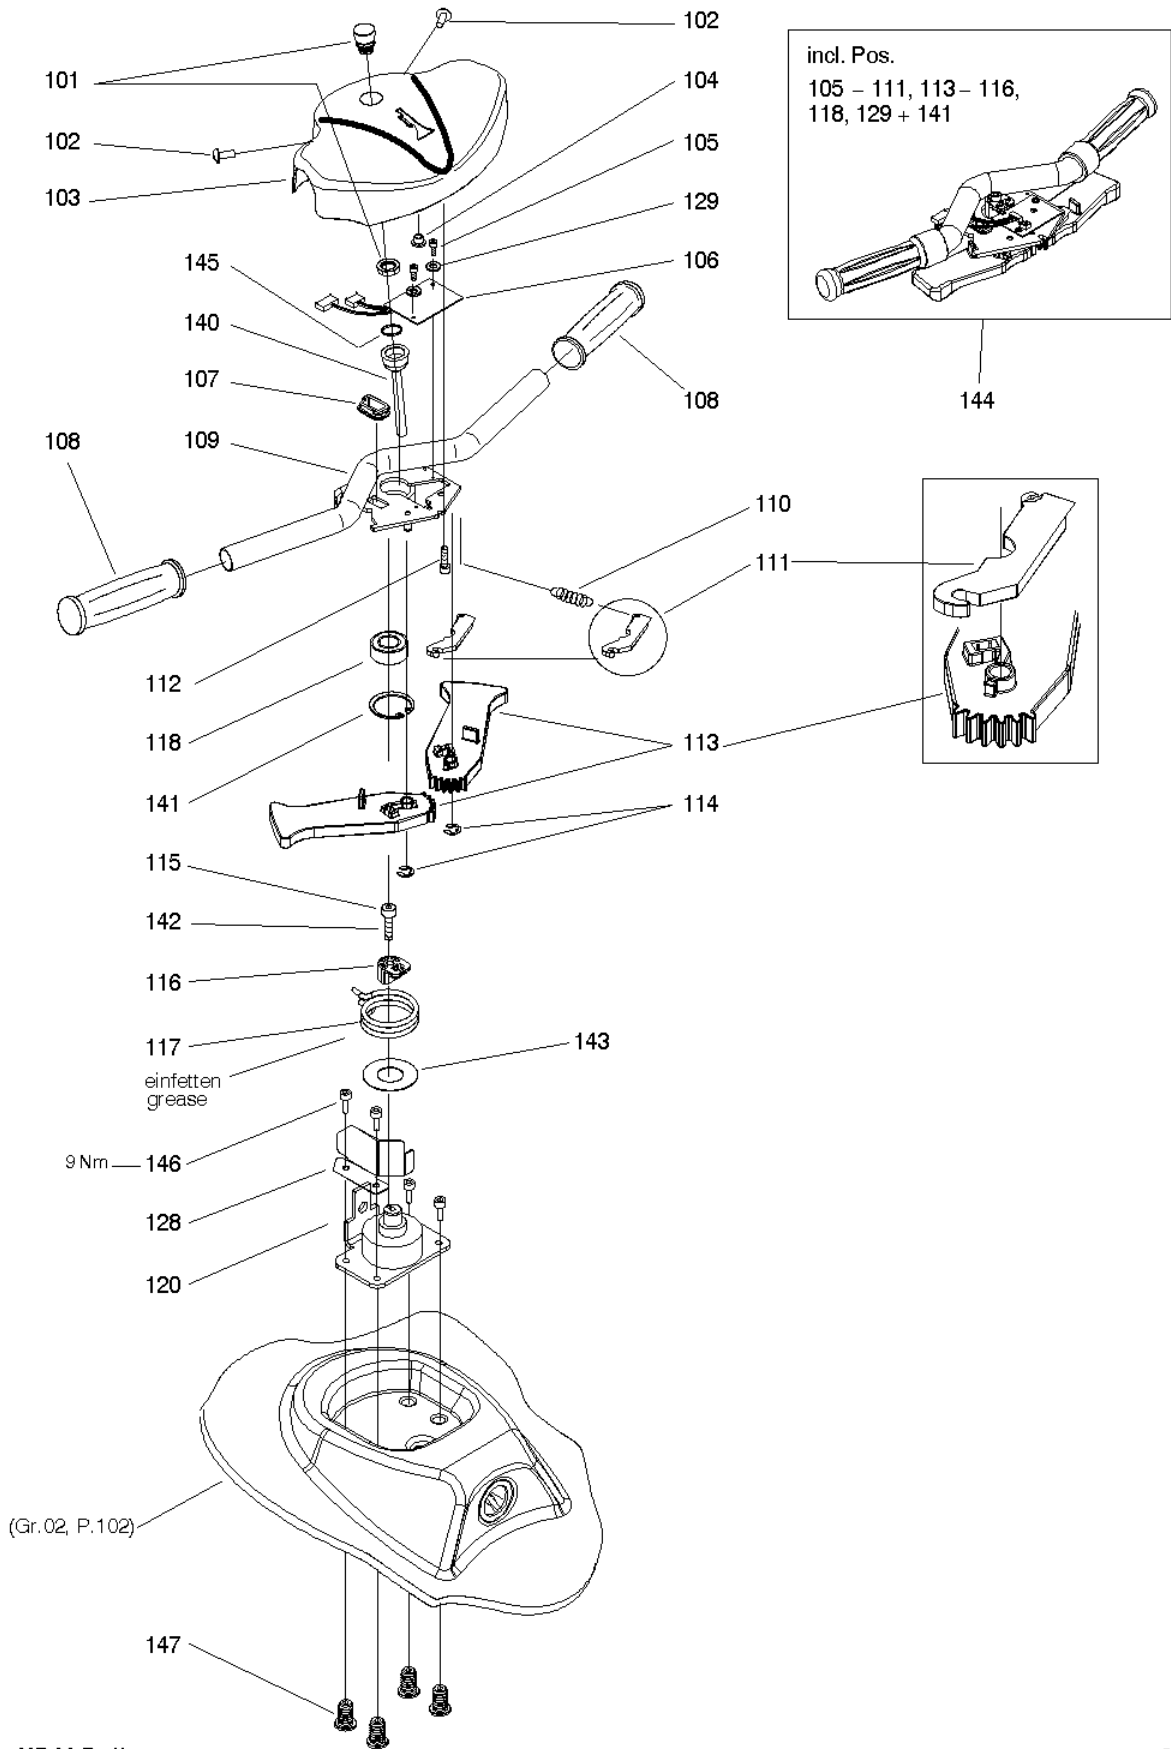

Electrical diagram XP-R

Electrical diagram supplements

swingo XP M-R /1

01

Control Group

Article no.	Description	Quantity	Unit
4127060	Stop actuator compl	1	PC
4082950	Truss head screw SI M6X16	2	PC
4126570	Cover	1	PC
4126764	Plug 8,4	1	PC
4088700	Raised cheese hd.screw M3x8	2	PC
4127100	Electronics hall sensor set	1	PC
4126954	Grommet 8/19	1	PC
4127081	Handle	2	PC
4127072	Handle bar	1	PC
4124993	Tension spring	1	PC
4125459	Cradle	1	PC
4122641	Screw delta PT Torx 40x16	1	PC
4126882	Lever compl	2	PC
4058370	Retaining washer 6	2	PC
4006460	Socket head cap screw M6x25	1	PC
4126883	Holder with magnet	1	PC
4126969	Torsion spring	1	PC
4126644	Angular ball bearing 3003 2RS	1	PC
4127071	Support	1	PC
4128850	Cover	1	PC
4042400	Washer 3,2/ 7x0,5	2	PC
4127471	Protection cap	1	PC
4128116	Retaining ring 35 J	1	PC
4017370	Adhesive locking middle	1	PC
4129157	Washer 26/55x1	1	PC
4130538	Handle bar compl	1	PC
4130473	Washer 22/25x1,8	1	PC
4006440	Socket head cap screw M6x16	4	PC
4131656	Bolt	4	PC
4023260	Cable tie 200	1	PC

Base

Article no.	Description	Quantity	Unit	used for
4007450	Washer 5,3/20x1,5	1	PC	
4127025	Foot plate	1	PC	
4071260	Bumper profile 1-4	0,27	M	
4007670	Serrated lock washer 6,4	1	PC	
4007470	Washer 6,4/12x1,6	1	PC	
4007190	Hexagon nut M6	1	PC	
4007660	Serrated lock washer 5,1	1	PC	
4007460	Washer 5,3/10x1	1	PC	
4007180	Hexagon nut M5	1	PC	
4127108	Relay 24V	1	PC	
4012400	Quick nut 4,2	1	PC	
4071680	Screw for plastic KA50x12	1	PC	
4127927	Cover	1	PC	
4019430	Raised cheese hd.screw M4x8	2	PC	
4122017	Thread form screw torx M4x6	1	PC	
4127061	Microswitch compl	1	PC	
4122512	Ball bearing grease 1000 gr.	1	PC	
4017370	Adhesive locking middle	1	PC	
4129113	Plate	1	PC	
4048930	Washer 8,4/20x2	2	PC	
4023420	Socket head cap screw M8x16	2	PC	